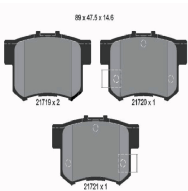

MG MG ZR
MG MG ZS
MG MG ZS Hatchback

OE

06430S0AJ00
06430S2A000
06430S2AE50
06430S5AJ00
06430S6DE50
06430S84A00

Brake System: Akebono
Height [mm]: 47,5
Number of Wear Indicators: 2
Thickness [mm]: 14,6
Wear Warning Contact: With acoustic wear warning
Width [mm]: 89
WVA Number: 21719
WVA Number: 21720
WVA Number: 21721

Clutch