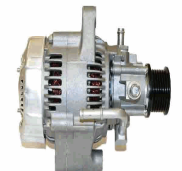

MG MG ZR
MG MG ZS
MG MG ZS Hatchback

OE

GNU2396
GNU2397
GNU2728
YLE000010
YLE101500
YLE102000

Alternator Charge Current [A]: 90
Number of grooves: 6
Voltage [V]: 12

B077

Glow plug HKT