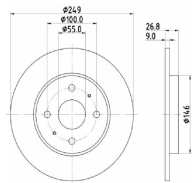

DP0159JM

Brake Disc

BYD DOLPHIN

OE
1342344500
EM2E3502111

Brake Disc Thickness [mm]: 9
Brake Disc Type: Solid
Centering Diameter [mm]: 55
Fitting Position: Rear Axle
Height [mm]: 26,8
Minimum Thickness [mm]: 7
Number of Bores: 5
Number of mounting bores: 2
Outer Diameter [mm]: 249
Pitch Circle [mm]: 100
Surface: Painted