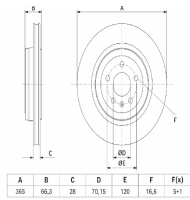

Brake system

DP0165JM

Brake Disc

TESLA MODEL S
TESLA MODEL X

OE
6006431
600643100C
600643100D

Brake Disc Thickness [mm]: 28
Brake Disc Type: Internally Vented
Centering Diameter [mm]: 70,2
Height [mm]: 66,3
Inner Diameter [mm]: 196
Minimum Thickness [mm]: 26
Number of Bores: 5
Number of mounting bores: 1
Outer Diameter [mm]: 365
Pitch Circle [mm]: 120
Surface: Painted
Wheel Bolt Bore [mm]: 16,6