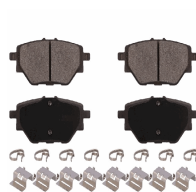

MG MG HS

OE

10172328
10332331

Fitting Position: Rear Axle
Thickness [mm]: 16
Wear Warning Contact: With acoustic wear warning
Width [mm]: 48,4

Clutch

KF0224JM

Clutch Kit