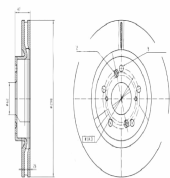

Brake system

DI0174JM

Brake Disc

BYD YUAN PLUS

OE
13781672-00
1378167200
HA2EL-3501111A

Brake Disc Thickness [mm]: 26
Brake Disc Type: Vented
Centering Diameter [mm]: 62
Fitting Position: Front Axle
Minimum Thickness [mm]: 24
Number of Bores: 5
Number of mounting bores: 2
Outer Diameter [mm]: 298
Pitch Circle [mm]: 114
Surface: Painted
Thickness [mm]: 47

DI0176JM

Brake Disc