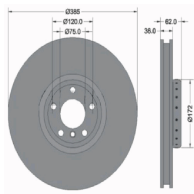

DI2061KITJM

Brake Disc

BMW X5 (E70)
BMW X5 (F15, F85)
BMW X6 (E71, E72)
BMW X6 (F16, F86)

OE

34106898725
34106898726
34116782067
34116782068
6782067
6782068

Brake Disc Thickness [mm]: 36
Brake Disc Type: Internally Vented
Centering Diameter [mm]: 75
Fitting Position: Front Axle
Full Set:
Height [mm]: 62
Inner Diameter [mm]: 153,7
Machining: High-carbon
Minimum Thickness [mm]: 34,4
Number of Bores: 5
Number of mounting bores: 1
Outer Diameter [mm]: 385
Pitch Circle [mm]: 120
Surface: Painted
Wheel Bolt Bore [mm]: 16,5