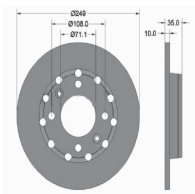

DP0240JM

Brake Disc

CITROEN C4 III
CITROEN C4 X (BD_, BE_, BF_)
DS DS 3 CROSSBACK (U_)
FIAT 600e (365_)
JEEP AVENGER
OPEL CORSA F

OE
1643574180
9827734980

Brake Disc Thickness [mm]: 10
Brake Disc Type: Solid
Centering Diameter [mm]: 71,1
Fitting Position: Rear Axle
Height [mm]: 35
Inner Diameter [mm]: 132,6
Minimum Thickness [mm]: 8
Number of Bores: 4
Number of mounting bores: 2
Outer Diameter [mm]: 249
Pitch Circle [mm]: 108
Supplementary Article/Supplementary Info 2:
Without wheel bearing
Supplementary Article/Supplementary Info 2:
Without wheel hub
Supplementary Article/Supplementary Info 2:
Without wheel studs
Surface: Painted
Wheel Bolt Bore [mm]: 13,4