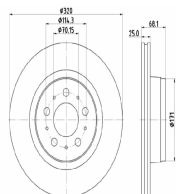

**DI0176JM**

**Brake Disc**

BYD SEAL

**OE**  
13582759-00  
1358275900  
14035826-00  
EKEA-3501111S

Brake Disc Thickness [mm]: 28  
Brake Disc Type: Vented  
Centering Diameter [mm]: 68  
Fitting Position: Front Axle  
Height [mm]: 49  
Minimum Thickness [mm]: 26  
Number of Bores: 5  
Number of mounting bores: 2  
Outer Diameter [mm]: 299  
Pitch Circle [mm]: 120  
Surface: Painted

**DI0182JM**

**Brake Disc**

TESLA MODEL 3 (5YJ3)

**OE**  
104461100D

Brake Disc Thickness [mm]: 25  
Brake Disc Type: Internally Vented  
Centering Diameter [mm]: 70,2  
Height [mm]: 68,1  
Inner Diameter [mm]: 159  
Minimum Thickness [mm]: 23  
Number of Bores: 5  
Outer Diameter [mm]: 320  
Pitch Circle [mm]: 114,3  
Surface: Coated  
Wheel Bolt Bore [mm]: 16,5