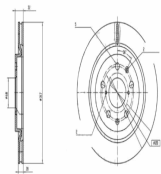

DP0160JM

Brake Disc

BYD SEAL

OE
14028123-00
1402812300
EKEB-3502111S

Brake Disc Thickness [mm]: 20
Brake Disc Type: Vented
Centering Diameter [mm]: 68
Fitting Position: Rear Axle
Height [mm]: 32
Minimum Thickness [mm]: 18
Number of Bores: 5
Number of mounting bores: 2
Outer Diameter [mm]: 317
Pitch Circle [mm]: 120
Surface: Painted