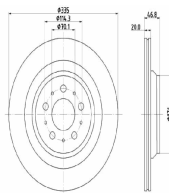

DP0164JM

Brake Disc

TESLA MODEL 3 (5YJ3)

OE
104463100D

Brake Disc Thickness [mm]: 20
Brake Disc Type: Internally Vented
Centering Diameter [mm]: 70,2
Height [mm]: 46,8
Inner Diameter [mm]: 180
Minimum Thickness [mm]: 18
Number of Bores: 5
Outer Diameter [mm]: 335
Pitch Circle [mm]: 114,3
Surface: Painted
Wheel Bolt Bore [mm]: 16,5