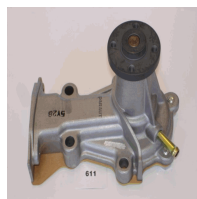

PQ607JM

Water Pump

PIAGGIO PORTER Furgonato
 PIAGGIO PORTER Pianale piatto/Telaio

OE

16100-87786
 16100-87795
 1610087730
 1610087786000
 1610087795000
 PEB10036SLP

For OE number: 1610087730
 Mounting Bores Distance [mm]: 28
 Number of mounting bores: 4
 Overall Height [mm]: 108

PQ611JM

Water Pump

PIAGGIO PORTER Furgonato
 PIAGGIO PORTER Pianale piatto/Telaio

OE

16100-87790
 16100-87797
 1610087731
 1610087790000
 1610087797000

For OE number: 16100-87790
 Mounting Bores Distance [mm]: 28
 Number of mounting bores: 4
 Overall Height [mm]: 109