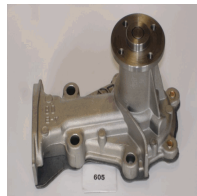

Cooling System

PQ605JM

Water Pump

PIAGGIO PORTER Furgonato
PIAGGIO PORTER Pianale piatto/Telaio

OE

16100-87787
16100-87796
16100-87799
1610087726
1610087727
1610087728

Mounting Bores Distance [mm]: 29
Number of mounting bores: 4
Overall Height [mm]: 108