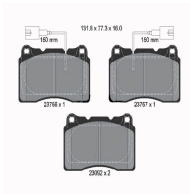

PA0293JM

Brake Pad Set, disc brake

ALFA ROMEO GIULIETTA (940)
ALFA ROMEO GIULIETTA Furgonato (940_)

OE
77366389

Brake System: Brembo
Fitting Position: Front Axle
Height [mm]: 77,3
Number of Wear Indicators: 2
Sensor Length [mm]: 150
Thickness [mm]: 16
Wear Warning Contact: With integrated wear warning contact
Width [mm]: 131,8
WVA Number: 23092
WVA Number: 23756
WVA Number: 23757