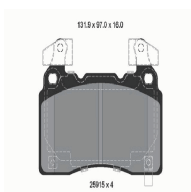

CADILLAC CTS
OPEL INSIGNIA B Country Tourer (Z18)
OPEL INSIGNIA Grand Sport
OPEL INSIGNIA Sports Tourer
TESLA MODEL S

OE
22976409
3510H01ED1
3510H01ED10001
600642900B
84732488
92291022

Brake System: Brembo
Height [mm]: 97
Thickness [mm]: 16
Wear Warning Contact: With acoustic wear warning
Width [mm]: 131,9
WVA Number: 25915