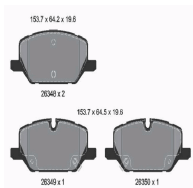

PA0451JM

Brake Pad Set, disc brake

OPEL INSIGNIA B Country Tourer (Z18)
OPEL INSIGNIA Grand Sport
OPEL INSIGNIA Sports Tourer

OE
42794673
84782067

Brake System: Mando
Height 1 [mm]: 64,2
Height 2 [mm]: 64,5
Thickness [mm]: 19,6
Wear Warning Contact: With acoustic wear warning
Width [mm]: 153,7
WVA Number: 26348
WVA Number: 26349
WVA Number: 26350