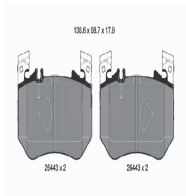

Brake system

PA0579JM

Brake Pad Set, disc brake

MERCEDES-BENZ CLASSE E (W214)
MERCEDES-BENZ CLASSE E All-Terrain (S214)
MERCEDES-BENZ CLASSE E T-Model (S214)
MERCEDES-BENZ CLASSE S (V223)
MERCEDES-BENZ CLASSE S (W223)
MERCEDES-BENZ CLE (C236)

OE

0004200604
0004200704
0004203603
0004203703
0004213102
A0004200604

Brake System: Brembo
Height [mm]: 98,7
Thickness [mm]: 17,9
Wear Warning Contact: Prepared for wear indicator
Width [mm]: 138,6
WVA Number: 26443