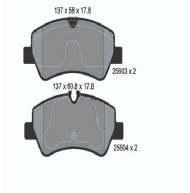

Brake system

PP0330JM

Brake Pad Set, disc brake

FORD TRANSIT Autobus
FORD TRANSIT Furgonato
FORD TRANSIT Pianale piatto/Telaio

OE
1916327
2006029
2325325
2480690
KTNK312M008AA
MEBK2J2M008AA

Brake System: TRW
Fitting Position: Rear Axle
Height 1 [mm]: 58,5
Height 2 [mm]: 60,8
Number of Wear Indicators: 2
Thickness [mm]: 17,8
Wear Warning Contact: Incl. wear warning contact
Width [mm]: 137
WVA Number: 25603
WVA Number: 25604