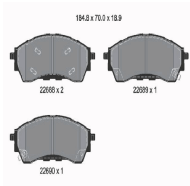

PP0331JM

Brake Pad Set, disc brake

FORD RANGER (TKE)
FORD USA RANGER Cab & Chassis
FORD USA RANGER Crew Cab Pickup
FORD USA RANGER Extended Cab Pickup
FORD USA RANGER Standard Cab Pickup

OE
2229885
2298617
2586105
EB3C2001AA
EB3C2001AB
EB3Z2001B

Brake System: CBI
Fitting Position: Rear Axle
Height [mm]: 70
Number of Wear Indicators: 2
Thickness [mm]: 18,9
Wear Warning Contact: With acoustic wear warning
Width [mm]: 184,8
WVA Number: 22688
WVA Number: 22689
WVA Number: 22690