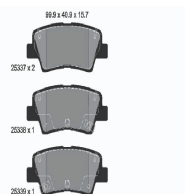

PPH19JM

Brake Pad Set, disc brake

HYUNDAI ACCENT IV Tre volumi (RB)
HYUNDAI ACCENT Tre volumi (HC)
HYUNDAI BAYON (BC3)
HYUNDAI ELANTRA Tre volumi (AD)
HYUNDAI ELANTRA Tre volumi (MD, UD)
HYUNDAI GRANDEUR (TG)

OE
1014029389
128421336
4050008500
48413350B0
48413370D0
48413371D0

Brake System: Akebono
Height [mm]: 40,9
Thickness [mm]: 15,7
Wear Warning Contact: With acoustic wear warning
Width [mm]: 99,9
WVA Number: 25337
WVA Number: 25338
WVA Number: 25339