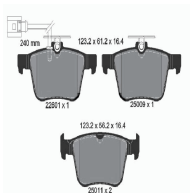

PP0942JM

Brake Pad Set, disc brake

AUDI A3 Limousine (8VS)
AUDI A3 Limousine (8YS)
AUDI A3 Sportback (8VA)
AUDI A3 Sportback (8YA)
AUDI Q3 (F3B)
AUDI Q3 Sportback (F3N)

OE
5Q0698451AJ
8V0698451C
8V0698451E
8V0698451G
8V0698451K

Brake System: Teves
Height 1 [mm]: 61,2
Height 2 [mm]: 56,2
Number of Wear Indicators: 1
Thickness [mm]: 16,4
Wear Warning Contact: With integrated wear warning contact
Width [mm]: 123,2
WVA Number: 22601
WVA Number: 25009
WVA Number: 25011