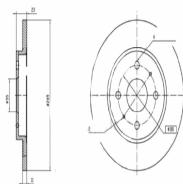

DI0180JM

Brake Disc

BYD DOLPHIN

**OE**  
1432904700  
EM2EY-3501011S

Brake Disc Thickness [mm]: 25  
Brake Disc Type: Vented  
Centering Diameter [mm]: 55  
Fitting Position: Front Axle  
Height [mm]: 41  
Minimum Thickness [mm]: 23  
Number of Bores: 4  
Number of mounting bores: 2  
Outer Diameter [mm]: 255  
Pitch Circle [mm]: 100  
Surface: Painted

DP0163JM

Brake Disc

BYD DOLPHIN

**OE**  
1432902600  
EM2EY-3502111S

Brake Disc Thickness [mm]: 11  
Brake Disc Type: Solid  
Centering Diameter [mm]: 55  
Fitting Position: Rear Axle  
Height [mm]: 28  
Minimum Thickness [mm]: 9  
Number of Bores: 4  
Number of mounting bores: 2  
Outer Diameter [mm]: 249  
Pitch Circle [mm]: 100  
Surface: Painted