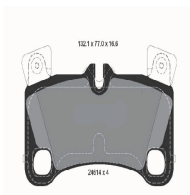

PP0941JM

Brake Pad Set, disc brake

AUDI Q7 (4L)
AUDI Q7 Van (4LB)
PORSCHE CAYENNE (955)
VW TOUAREG (7LA, 7L6, 7L7)
VW TOUAREG (7P5)

OE
7L0698451C
7L0698451D
7L0698451E
7L0698451F
7L0698451L
95535293960

Brake System: Brembo
Fitting Position: Rear Axle
Height [mm]: 77
Thickness [mm]: 16,6
Wear Warning Contact: Prepared for wear indicator
Width [mm]: 132,1
WVA Number: 24614