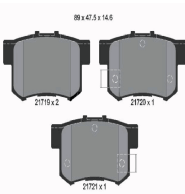

PP421JM

Brake Pad Set, disc brake

ACURA LEGEND
ACURA LEGEND Coupe
ACURA Legend II
ACURA LEGEND II Coupe
HONDA ACCORD IV (CB)
HONDA ACCORD IV Aerodeck (CB)

OE
06430S0AJ00
06430S2A000
06430S2AE50
06430S5AJ00
06430S6DE50
06430S84A00

Brake System: Akebono
Height [mm]: 47,5
Number of Wear Indicators: 2
Thickness [mm]: 14,6
Wear Warning Contact: With acoustic wear warning
Width [mm]: 89
WVA Number: 21719
WVA Number: 21720
WVA Number: 21721