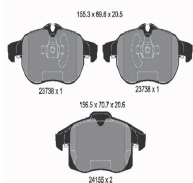

PA0450JM

Brake Pad Set, disc brake

OPEL SIGNUM
OPEL VECTRA C
OPEL VECTRA C GTS
OPEL VECTRA C Station wagon
SAAB 9-3 (YS3F)
SAAB 9-3 Cabriolet (YS3F)

OE
128417745
1605095
1605137
93185752
93188112

Brake System: Teves
Height 1 [mm]: 69,6
Height 2 [mm]: 70,7
Thickness [mm]: 20,6
Wear Warning Contact: Prepared for wear indicator
Width 1 [mm]: 155,1
Width 2 [mm]: 156,3
WVA Number: 23738
WVA Number: 24155