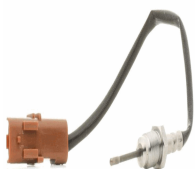

EGT0115JM

Sensor, exhaust gas temperature

CITROEN BERLINGO (B9)
CITROEN BERLINGO Furgonato (B9)
CITROEN BERLINGO Pianale piatto/Telaio (B9)
CITROEN C2 (JM_)
CITROEN C3 I (FC_)
CITROEN C3 Picasso

OE

00001618A5
00001618LS
13627795044
1618A5
1618LS
7795044

Connector Shape: Square
Exhaust System: For soot filter
For OE number: 7 795 044
For OE number: 96 516181 80
For OE number: 96 878796 80
Number of Poles: 2
Shape: Straight
Supplementary Article/Supplementary Info 2:
with cable