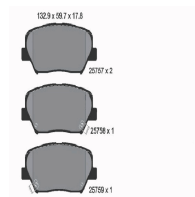

PAH39JM

Brake Pad Set, disc brake

HYUNDAI SANTA FÉ II (CM)
HYUNDAI SANTA FÉ II Cassone/SUV (CM)

OE

581010WA10
581011UA11
58101M5A00

Brake System: Mando
Height [mm]: 59,7
Number of Wear Indicators: 2
Thickness [mm]: 17,8
Wear Warning Contact: With acoustic wear warning
Width [mm]: 132,9
WVA Number: 25757
WVA Number: 25758
WVA Number: 25759