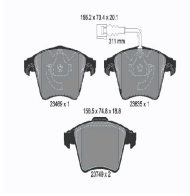

Brake system

PA9006JM

Brake Pad Set, disc brake

VW TOUAREG (7LA, 7L6, 7L7)
VW TOUAREG (7P5)

OE
7L6698151F

Brake System: Teves
Fitting Position: Front Axle
Height 1 [mm]: 73,4
Height 2 [mm]: 74,8
Number of Wear Indicators: 1
Sensor Length [mm]: 311
Thickness/Strength 1 [mm]: 20,1
Thickness/Strength 2 [mm]: 18,8
Wear Warning Contact: With integrated wear warning contact
Width 1 [mm]: 155,2
Width 2 [mm]: 156,5
WVA Number: 23469
WVA Number: 23749
WVA Number: 23835