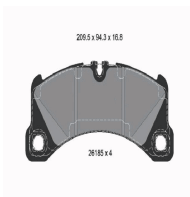

PA9009JM

Brake Pad Set, disc brake

PORSCHE MACAN
PORSCHE PANAMERA (971)
PORSCHE PANAMERA Sport Turismo (971)

OE
95B698151A
95B698151BA
95B698151G
971698151AA

Brake System: Brembo
Height [mm]: 94,3
Thickness [mm]: 16,8
Wear Warning Contact: Prepared for wear indicator
Width [mm]: 209,5
WVA Number: 26185