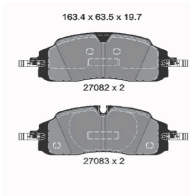

Brake system

PA0166JM

Brake Pad Set, disc brake

FORD TOURNEO CUSTOM V710 Autobus (NXN)
FORD TRANSIT CUSTOM V710 Autobus
FORD TRANSIT CUSTOM V710 Furgonato (NRN)

OE
2775877
KTPZ312K021AC

Height [mm]: 63,5
Thickness [mm]: 19,7
Width [mm]: 163,4
WVA Number: 27082
WVA Number: 27083