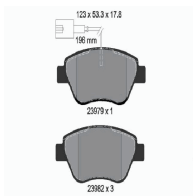

PA0297JM

Brake Pad Set, disc brake

CITROEN NEMO Furgonato (AA_)
CITROEN NEMO Station wagon
FIAT 500 (312)
FIAT QUBO (225)
PEUGEOT BIPPER (AA_)
PEUGEOT BIPPER Tepee

OE
1636412880
425406
425407
425496

Brake System: Bosch
Height [mm]: 53,3
Number of Wear Indicators: 1
Thickness [mm]: 17,8
Wear Warning Contact: With integrated wear warning contact
Width [mm]: 122,8
WVA Number: 23979
WVA Number: 23982