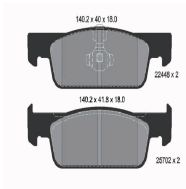

PA0747JM

Brake Pad Set, disc brake

DACIA LOGAN II
DACIA SANDERO II
RENAULT LOGAN I (LS_)
RENAULT SANDERO/STEPWAY II (B8_)

OE

410600222R

Brake System: Teves
Height 1 [mm]: 40
Height 2 [mm]: 41,8
Thickness [mm]: 18
Wear Warning Contact: Not prepared for wear indicator
Width [mm]: 140,3
WVA Number: 22448
WVA Number: 25702