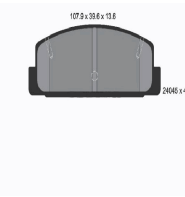

PP323JM

Brake Pad Set, disc brake

MAZDA 323 F VI (BJ)
MAZDA 323 S VI (BJ)
MAZDA 6 (GG)
MAZDA 6 (GH)
MAZDA 6 2 volumi /Coda spiovente (GH)
MAZDA 6 Hatchback (GG)

OE
GGYB2643Z
GGYM2643Z
GGYM2648Z
GGYM2648Z9C
GGYM2648ZA9C
GJYA2643Z

Brake System: Akebono
Height [mm]: 39,5
Thickness [mm]: 13,6
Wear Warning Contact: Not prepared for wear indicator
Width [mm]: 107,8
WVA Number: 24045