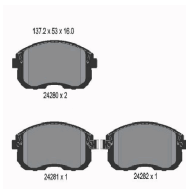

PA830JM

Brake Pad Set, disc brake

FIAT SEDICI
NISSAN CUBE (Z12)
SUZUKI SX4 (EY, GY)
SUZUKI SX4 Tre volumi (GY)

OE

41060AU091
5581080J01
5581080J02
5581080J03
5581080J04
5581080J04000

Brake System: Hitachi
Height [mm]: 53
Supplementary Article/Supplementary Info:
With accessories
Thickness [mm]: 16
Wear Warning Contact: With acoustic wear warning
Width [mm]: 137,2
WVA Number: 24280
WVA Number: 24281
WVA Number: 24282