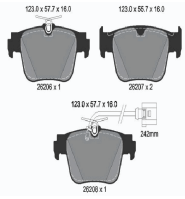

Brake system

PP0943JM

Brake Pad Set, disc brake

AUDI A3 Allstreet (8YJ)
AUDI A3 Limousine (8YS)
AUDI A3 Sportback (8YA)
CUPRA FORMENTOR (KM7)

OE
8Y0698451B

Brake System: ATE
Height 1 [mm]: 57,7
Height 2 [mm]: 57,7
Thickness [mm]: 16
Wear Warning Contact: Incl. wear warning contact
Width [mm]: 123
WVA Number: 26206
WVA Number: 26207
WVA Number: 26208