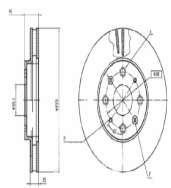

BYD DOLPHIN

OE
1432904700
EM2EY-3501011S

Brake Disc Thickness [mm]: 25
Brake Disc Type: Vented
Centering Diameter [mm]: 55
Fitting Position: Front Axle
Height [mm]: 41
Minimum Thickness [mm]: 23
Number of Bores: 4
Number of mounting bores: 2
Outer Diameter [mm]: 255
Pitch Circle [mm]: 100
Surface: Painted

DP0163JM

Brake Disc