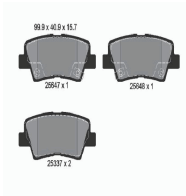

Brake system

PPH21JM

Brake Pad Set, disc brake

HYUNDAI GRANDEUR (HG)
HYUNDAI GRANDEUR (TG)
KIA OPTIMA
SSANGYONG KORANDO (C300)
SSANGYONG TIVOLI
SSANGYONG XLV Fuoristrada chiuso

OE

1014026445
106400172502
3502130140W01
3502130240W01
4050004000
48413341A0

Brake System: Akebono
Height [mm]: 40,9
Number of Wear Indicators: 2
Thickness [mm]: 15,7
Wear Warning Contact: With acoustic wear warning
Width [mm]: 99,9
WVA Number: 25337
WVA Number: 25647
WVA Number: 25648