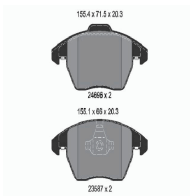

PA9007JM

Brake Pad Set, disc brake

AUDI A1 (8X1, 8XF)
AUDI A1 Sportback (8XA, 8XK)
SEAT IBIZA V (6J5, 6P5)
SEAT IBIZA V SPORTCOUPE (6J1, 6P1)
SEAT IBIZA V ST (6J8, 6P8)
VW POLO (6R, 6C)

OE
8X0698151

Brake System: Teves
Height 1 [mm]: 71,5
Height 2 [mm]: 66
Thickness [mm]: 20,3
Wear Warning Contact: Not prepared for wear indicator
Width [mm]: 155,1
WVA Number: 23587
WVA Number: 24696