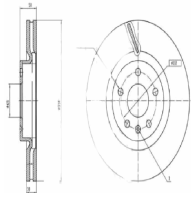

Brake system

DI0178JM

Brake Disc

AIWAYS U5
AIWAYS U6

OE
861598002

Brake Disc Thickness [mm]: 30
Brake Disc Type: Vented
Centering Diameter [mm]: 65
Fitting Position: Front Axle
Height [mm]: 50
Minimum Thickness [mm]: 28
Number of Bores: 5
Number of mounting bores: 1
Outer Diameter [mm]: 314
Pitch Circle [mm]: 112
Surface: Painted

DI0180JM

Brake Disc