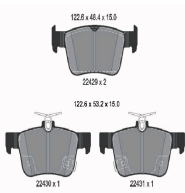

PP422JM

Brake Pad Set, disc brake

HONDA CIVIC X 2 volumi /Coda spiovente (FC_, FK)
HONDA CIVIC X Tre volumi (FC_)
HONDA CIVIC XI Tre volumi (FE)
HONDA e (ZC7_)

OE
3502110XKU00A
3502110XKU0PA
3502110XKZ1DA
3502140BKZ1DA
43022T60A01
43022TBAA02

Brake System: Teves
Height 1 [mm]: 48,3
Height 2 [mm]: 53,2
Number of Wear Indicators: 2
Thickness [mm]: 15
Wear Warning Contact: With acoustic wear warning
Width [mm]: 122,6
WVA Number: 22429
WVA Number: 22430
WVA Number: 22431