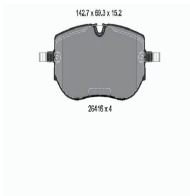

PA9008JM

Brake Pad Set, disc brake

AUDI Q4 Sportback (F4N)
AUDI Q4 SUV (F4B)
CUPRA BORN (K11)
SKODA ELROQ (PYL)
SKODA ENYAQ iV Coupe (5AC)
SKODA ENYAQ iV SUV (5AC, 5AZ)

OE
1EA698151A
1EA698151M
1EA698151P

Brake System: CBI
Height [mm]: 69,3
Thickness [mm]: 15,2
Wear Warning Contact: Incl. wear warning contact
Width [mm]: 142,7
WVA Number: 26416