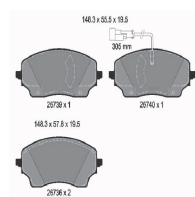

PP0226JM

Brake Pad Set, disc brake

FIAT DUCATO Autobus (250)
FIAT DUCATO Furgonato (250)
FIAT DUCATO Pianale piatto/Telaio (250)

OE

68603420AA
77369188

Height 1 [mm]: 55,5
Height 2 [mm]: 57,8
Thickness [mm]: 19,5
Wear Warning Contact: With integrated wear warning contact
Width [mm]: 148,3
WVA Number: 26738
WVA Number: 26739
WVA Number: 26740