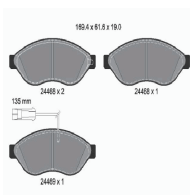

PA0295JM

Brake Pad Set, disc brake

FIAT DUCATO Autobus (250)
FIAT DUCATO Furgonato (250)
FIAT DUCATO Pianale piatto/Telaio (250)

OE
77369119

Brake System: Brembo
Height [mm]: 61,6
Number of Wear Indicators: 1
Supplementary Article/Supplementary Info: With accessories
Thickness [mm]: 19
Wear Warning Contact: Incl. wear warning contact
Width [mm]: 169,3
WVA Number: 24468
WVA Number: 24469