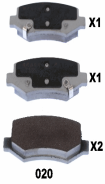

Brake system

51020

Brake Pad Set, disc brake

BYD SuRui

OE
1075742000

Fitting Position: Rear Axle
For OE number: 1075742000
Height [mm]: 42,5
Length [mm]: 103,5
Thickness [mm]: 14,6

510308

Brake Pad Set, disc brake