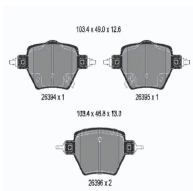

510034

Brake Pad Set, disc brake

BYD DOLPHIN
BYD TANG
BYD YUAN PLUS

OE
1315016900
1343650600
HC3502188
SC2E3502113

Fitting Position: Rear Axle
Height 1 [mm]: 49
Height 2 [mm]: 46,8
Thickness/Strength 1 [mm]: 12,6
Thickness/Strength 2 [mm]: 13
Wear Warning Contact: With acoustic wear warning
Width [mm]: 103,4
WVA Number: 26394
WVA Number: 26395
WVA Number: 26396