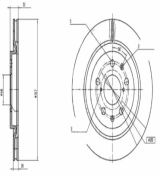

600176C

Brake Disc

BYD SEAL

OE
13582759-00
1358275900
14035826-00
EKEA-3501111S

Brake Disc Thickness [mm]: 28
Brake Disc Type: Vented
Centering Diameter [mm]: 68
Fitting Position: Front Axle
Height [mm]: 49
Minimum Thickness [mm]: 26
Number of Bores: 5
Number of mounting bores: 2
Outer Diameter [mm]: 299
Pitch Circle [mm]: 120
Surface: Painted

Brake system

610160C

Brake Disc

BYD SEAL

OE
14028123-00
1402812300
EKEB-3502111S

Brake Disc Thickness [mm]: 20
Brake Disc Type: Vented
Centering Diameter [mm]: 68
Fitting Position: Rear Axle
Height [mm]: 32
Minimum Thickness [mm]: 18
Number of Bores: 5
Number of mounting bores: 2
Outer Diameter [mm]: 317
Pitch Circle [mm]: 120
Surface: Painted