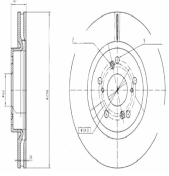

Brake system

600174C

Brake Disc

BYD YUAN PLUS

OE
13781672-00
1378167200
HA2EL-3501111A

Brake Disc Thickness [mm]: 26
Brake Disc Type: Vented
Centering Diameter [mm]: 62
Fitting Position: Front Axle
Minimum Thickness [mm]: 24
Number of Bores: 5
Number of mounting bores: 2
Outer Diameter [mm]: 298
Pitch Circle [mm]: 114
Surface: Painted
Thickness [mm]: 47

600175C

Brake Disc