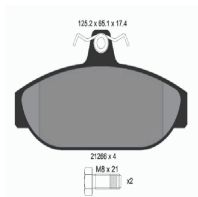

Brake Pad Set, disc brake

VOLVO 740 (744)
VOLVO 740 Kombi (745)
VOLVO 760 (704, 764)
VOLVO 760 Kombi (704, 765)
VOLVO 780
VOLVO 940 (944)

OE

2701751
270195
2701951
2711740
271184
2711844

Brake System: Lucas
Fitting Position: Front Axle
For OE number: 2701751
Height [mm]: 65,1
Supplementary Article/Supplementary Info 2:
with brake caliper screws
Thickness [mm]: 17,4
Wear Warning Contact: Not prepared for wear indicator
Width [mm]: 125
WVA Number: 21266

500745