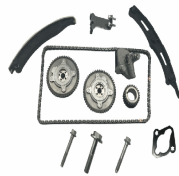

KJK1009

Timing Chain Kit

OPEL KARL

OE

12656083
636609

Chain Type: Low-noise chain
Chain Type: Simplex
Fitting Position: Upper
Number of Chain Links: 85
Supplementary Article/Supplementary Info 2:
With gear
Supplementary Article/Supplementary Info:
With gaskets/seals
Valve Control: For engines with variable valve timing