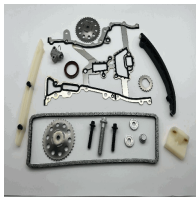

KJK1029

Timing Chain Kit

OPEL AGILA (A) (H00)
OPEL ASTRA CLASSIC (L48)
OPEL ASTRA CLASSIC Station wagon
OPEL ASTRA G 2 volumi /Coda spiovente (F48_, F08_)
OPEL ASTRA G Station wagon (F35_)

OE
55562234
66 06 022
93191271

Chain Type: Roller chain
Chain Type: Simplex
Fitting Position: Upper
For OE number: Tensioner 55352909
Number of Chain Links: 130
Supplementary Article/Supplementary Info 2:
With gear
Supplementary Article/Supplementary Info:
With gaskets/seals

Filter

FA-0133JM

Air Filter