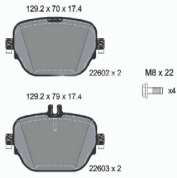

Brake system

510627

Brake Pad Set, disc brake

MERCEDES-BENZ CLASSE E (W213)
MERCEDES-BENZ CLASSE E All-Terrain (S213)
MERCEDES-BENZ CLASSE E Cabriolet (A238)
MERCEDES-BENZ CLASSE E Coupè (C238)
MERCEDES-BENZ CLASSE E T-Model (S213)
MERCEDES-BENZ CLS (C257)

OE

0004203004
0004206400
0004206500
0004208800
0004209900
A0004203004

Brake System: TRW
Fitting Position: Rear Axle
For OE number: 0004203004
Height 1 [mm]: 70
Height 2 [mm]: 79
Supplementary Article/Supplementary Info 2:
with brake caliper screws
Thickness [mm]: 17,4
Wear Warning Contact: Prepared for wear
indicator
Width [mm]: 129
WVA Number: 22602
WVA Number: 22603

51916