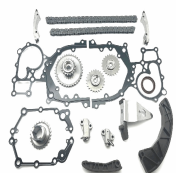

KJK1022

Timing Chain Kit

HYUNDAI ACCENT II (LC)
HYUNDAI ACCENT II Tre volumi (LC)
HYUNDAI ACCENT III (MC)
HYUNDAI ACCENT III Tre volumi (MC)
HYUNDAI ACCENT IV Tre volumi (RB)
HYUNDAI ELANTRA Tre volumi (AD)

OE

24335-2A000
24351-2A000
24351-2A001
24361-2A000
24361-2A001
24387-2A300

Chain Type: Roller chain
Chain Type: Simplex
Fitting Position: Lower
Fitting Position: Upper
For OE number: 24335 2A000
For OE number: 24387 2A300
Number of Chain Links: 76
Number of Chain Links: 84
Supplementary Article/Supplementary Info 2:
With gear
Supplementary Article/Supplementary Info:
With gaskets/seals