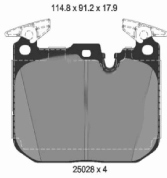

Brake system

500157

Brake Pad Set, disc brake

BMW 2 Coupé (F22)
BMW 3 (F30, F35, F80)
BMW 3 GRAN TURISMO (F34)
BMW 3 Touring (F31)
BMW 3 Touring Van (F31)
BMW 4 Cabriolet (F33, F83)

OE
2284765
2284969
2464196
2468432
34112284765
34112284969

Brake System: Brembo
Fitting Position: Front Axle
For OE number: 34116857968
Height [mm]: 91,2
Supplementary Article/Supplementary Info:
With counterweights
Thickness [mm]: 17,9
Wear Warning Contact: Prepared for wear indicator
Width [mm]: 114,8
WVA Number: 25028

500158