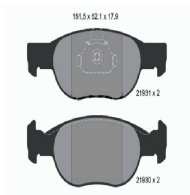

Brake Pad Set, disc brake

FIAT PUNTO (188)

OE
71752982
71770963
77362170
9948408
9948410

Brake System: Teves
Fitting Position: Front Axle
For OE number: 71752982
Height [mm]: 52,1
Thickness [mm]: 17,9
Wear Warning Contact: Not prepared for wear indicator
Width [mm]: 151,5
WVA Number: 21930
WVA Number: 21931

500159