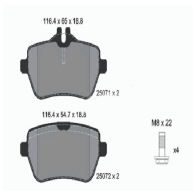

Brake Pad Set, disc brake

MERCEDES-BENZ CLASSE S (W222, V222, X222)
MERCEDES-BENZ CLASSE S Cabriolet (A217)
MERCEDES-BENZ CLASSE S Coupé (C217)

OE
0064205720
0064209220
0074202820
0084200820
0084202220
A0064205720

Brake System: TRW
Fitting Position: Rear Axle
For OE number: 0064205720
Height 1 [mm]: 65
Height 2 [mm]: 54,7
Supplementary Article/Supplementary Info 2:
with brake caliper screws
Thickness [mm]: 18,8
Wear Warning Contact: Prepared for wear indicator
Width [mm]: 116,4
WVA Number: 25071
WVA Number: 25072

510625