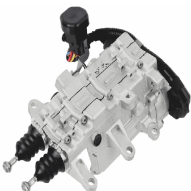

Clutch Actuator

HYUNDAI TUCSON
HYUNDAI TUCSON Cassone/SUV (TLE)

OE
41470-2D211

For OE number: 41470-2D211

85030