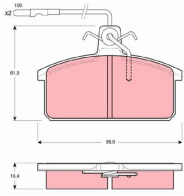

Brake system

500290

Brake Pad Set, disc brake

AUTOBIANCHI Y10
FIAT PANDA (141A_)
FIAT PANDA Van (141_)
LANCIA DELTA I (831AB0)
LANCIA PRISMA (831AB0)
LANCIA Y10 (156)

OE

3980051
58888150
5892312
791235
791236
791349

Brake System: TRW
Fitting Position: Front Axle
For OE number: 82374569
Height [mm]: 61,5
Length [mm]: 99
Number of Wear Indicators: 2
Thickness [mm]: 16,4
Warning Contact Length [mm]: 100
Wear Warning Contact: Incl. wear warning contact
WVA Number: 20708
WVA Number: 20946

68288