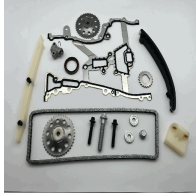

Engine Timing Control

KJK1029

Timing Chain Kit

OPEL AGILA (A) (H00)
OPEL ASTRA CLASSIC (L48)
OPEL ASTRA CLASSIC Station wagon
OPEL ASTRA G 2 volumi /Coda spiovente (F48_,
F08_)
OPEL ASTRA G Station wagon (F35_)

OE

55562234
66 06 022
93191271

Chain Type: Roller chain
Chain Type: Simplex
Fitting Position: Upper
For OE number: Tensioner 55352909
Number of Chain Links: 130
Supplementary Article/Supplementary Info 2:
With gear
Supplementary Article/Supplementary Info:
With gaskets/seals

Filter

FA-0540JM

Air Filter