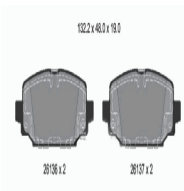

Brake Pad Set, disc brake

JEEP WRANGLER IV (JL)

OE

68385238AA
68385238AC
K68385238AA

Fitting Position: Rear Axle
For OE number: K68385238AA
Height [mm]: 48
Thickness [mm]: 19
Wear Warning Contact: With acoustic wear warning
Width [mm]: 132,2
WVA Number: 26136
WVA Number: 26137

Clutch