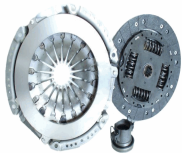

922131

Clutch Kit

TOYOTA RAV 4 III (ACA3_, ACE_, ALA3_, GSA3_, ZSA3_)

OE

3121042030
3125042020

Diameter [mm]: 239
Number of Teeth: 23

92946

Clutch Kit