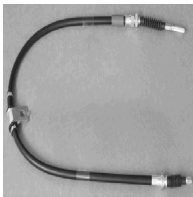

NISSAN CABSTAR E Pick-up
NISSAN NT400 CABSTAR Pianale piatto/Telaio

OE
36531MB00C

Fitting Position: Left
Length 1/ Length 2 [mm]: 1080/908
Section: Rear Section

1311002

Cable, parking brake

NISSAN CABSTAR E Pick-up

OE
36530MB00D

Fitting Position: Right
Length 1/ Length 2 [mm]: 985/828
Section: Rear Section

Brake system

1311003

Cable, parking brake

NISSAN CABSTAR E Pick-up

OE
36531MB00D

Fitting Position: Left
Length 1/ Length 2 [mm]: 985/828
Section: Rear Section

1311004

Cable, parking brake

NISSAN CABSTAR E Pick-up

OE
36530MB00E

Fitting Position: Right
Length 1/ Length 2 [mm]: 898/742
Section: Rear Section

1311005

Cable, parking brake

NISSAN CABSTAR E Pick-up