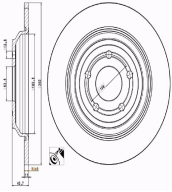

Brake system

610336C

Brake Disc

FORD FOCUS III
FORD FOCUS III Cassone / coda spiovente
FORD FOCUS III Tre volumi
FORD FOCUS III Turnier
FORD FOCUS III Van
FORD FOCUS IV

OE
2210993
JX61-2A315-BEA

Brake Disc Thickness [mm]: 11
Brake Disc Type: Solid
Centering Diameter [mm]: 63,5
For OE number: 2210993
Height [mm]: 40,6
Hole Arrangement / Number: 05/05
Inner Diameter [mm]: 185,5
Minimum Thickness [mm]: 9
Outer Diameter [mm]: 302
Pitch Circle [mm]: 108
Supplementary Article/Supplementary Info 2:
Without wheel bearing
Supplementary Article/Supplementary Info 2:
Without wheel hub
Supplementary Article/Supplementary Info 2:
Without wheel studs
Surface: Coated
Wheel Bolt Bore [mm]: 13,6

610535