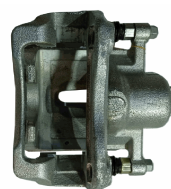

CAL611LJM

Brake Caliper

HYUNDAI i10 Tre volumi

OE

58180B4A05

Fitting Position: Front Axle
Paired article numbers: CAL611RJM