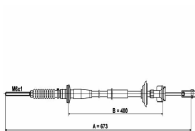

SUBARU JUSTY III (G3X)
SUZUKI IGNIS II

OE
2371086G40

Length [mm]: 680

920203

Clutch Kit