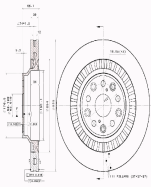

Brake system

602060C-KIT

Brake Disc

LEXUS LC
LEXUS LC Cabriolet (_Z10_)
LEXUS LS (_F5_)

OE

4243111020
4243211010

Brake Disc Thickness [mm]: 30
Brake Disc Type: Vented
Centering Diameter [mm]: 62
Fitting Position: Rear Axle
For OE number: 4243111020
Full Set:
Height 1 [mm]: 66
Outer Diameter [mm]: 359
Surface: Coated
Thickness [mm]: 28