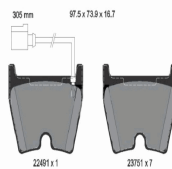

Brake Pad Set, disc brake

AUDI A3 Limousine (8VS)
AUDI A3 Limousine (8YS)
AUDI A3 Sportback (8VA)
AUDI A3 Sportback (8YA)
AUDI Q3 (8U)
AUDI TT (FV3)

OE
68353597AB
8S0698151F
8U0698151F
8U0698151G
8U0698151H
8U0698151J

Brake System: Brembo
Fitting Position: Front Axle
For OE number: 8S0698151F
Height [mm]: 73,9
Number of pads: 8
Number of Wear Indicators: 1
Thickness [mm]: 16,7
Warning Contact Length [mm]: 305
Wear Warning Contact: Incl. wear warning contact
Width [mm]: 97,2
WVA Number: 22491
WVA Number: 23751

500262