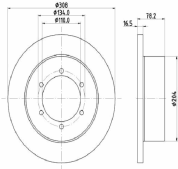

Brake Disc Thickness [mm]: 24
Brake Disc Type: Vented
Centering Diameter [mm]: 80
For OE number: 16 064 016 80
Height [mm]: 65,5
Minimum Thickness [mm]: 21,9
Number of Holes: 5
Outer Diameter [mm]: 300
Surface: Painted
Tightening Torque [Nm]: 170

610157C

Brake Disc

MG MG HS

OE
10491104

Brake Disc Thickness [mm]: 12
Brake Disc Type: Solid
Centering Diameter [mm]: 65
Fitting Position: Rear Axle
Minimum Thickness [mm]: 10
Number of Bores: 5
Outer Diameter [mm]: 304
Pitch Circle [mm]: 112
Thickness [mm]: 37

610158C

Brake Disc

MAXUS (SAIC MOTOR) DELIVER 9 Furgonato
MAXUS (SAIC MOTOR) DELIVER 9 Pianale
piatto/Telaio

OE
C00076503

Brake Disc Thickness [mm]: 16,5
Brake Disc Type: Solid
Centering Diameter [mm]: 110
Fitting Position: Rear Axle
Height [mm]: 78,2
Hole Arrangement / Number: 06/06
Inner Diameter [mm]: 190,3
Minimum Thickness [mm]: 14,5
Outer Diameter [mm]: 308
Pitch Circle [mm]: 134
Supplementary Article/Supplementary Info 2:
Without wheel bearing
Supplementary Article/Supplementary Info 2:
Without wheel hub
Supplementary Article/Supplementary Info 2:
Without wheel studs
Surface: Painted
Wheel Bolt Bore [mm]: 11,2