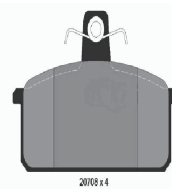

Brake Pad Set, disc brake

LANCIA DELTA I (831AB0)
SAAB 600
SEAT FURA (025A)

OE
71770976
82357469
94435009
A00906DOM
SE0141165081C
SE141165081C

Brake System: Lucas
For OE number: 82357469
Height [mm]: 61,5
Thickness [mm]: 16,5
Wear Warning Contact: Not prepared for wear indicator
Width [mm]: 99,2
WVA Number: 20708