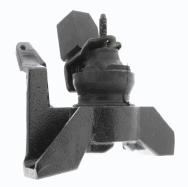

GOJH317

Engine Mounting

HYUNDAI SANTA FÉ I (SM)

OE
2181026750

Fitting Position: Right

GOJH337

Engine Mounting

HYUNDAI TUCSON (JM)