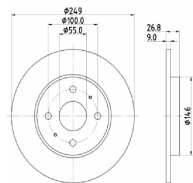

DI447JM

Brake Disc

HONDA ZR-V

OE

452513B4H00

Brake Disc Thickness [mm]: 28
Brake Disc Type: Vented
Centering Diameter [mm]: 64,2
Fitting Position: Front Axle
Height [mm]: 47
Minimum Thickness [mm]: 26
Number of Bores: 5
Outer Diameter [mm]: 320

DP0153JM

Brake Disc

LYNK & CO 01
VOLVO XC40

OE

31471477
31471477 SK1
32300123
8889061592

Brake Disc Thickness [mm]: 12
Brake Disc Type: Solid
Centering Diameter [mm]: 63,5
Fitting Position: Rear Axle
For OE number: 31471477
Height [mm]: 37
Hole Arrangement / Number: 05/06
Inner Diameter [mm]: 141
Minimum Thickness [mm]: 9
Outer Diameter [mm]: 302
Pitch Circle [mm]: 108
Supplementary Article/Supplementary Info 2:
Without wheel bearing
Supplementary Article/Supplementary Info 2:
Without wheel hub
Supplementary Article/Supplementary Info 2:
Without wheel studs
Surface: Painted
Wheel Bolt Bore [mm]: 15,8

Brake system

DP0159JM

Brake Disc

BYD DOLPHIN

OE
1342344500
EM2E3502111

Brake Disc Type: Solid
Centering Diameter [mm]: 55
Fitting Position: Rear Axle
Height [mm]: 26,8
Minimum Thickness [mm]: 7
Number of Bores: 5
Number of mounting bores: 2
Outer Diameter [mm]: 249
Pitch Circle [mm]: 100
Surface: Painted
Thickness [mm]: 9

DP0160JM

Brake Disc

BYD SEAL

OE
14028123-00
1402812300
EKEB-3502111S

Brake Disc Thickness [mm]: 20
Brake Disc Type: Vented
Centering Diameter [mm]: 68
Fitting Position: Rear Axle
Height [mm]: 32
Minimum Thickness [mm]: 18
Number of Bores: 5
Number of mounting bores: 2
Outer Diameter [mm]: 317
Pitch Circle [mm]: 120
Surface: Painted