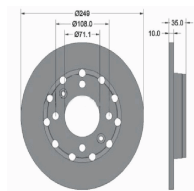

Brake system

DP0165JM

Brake Disc

TESLA MODEL S
TESLA MODEL X

OE
6006431
600643100C
600643100D

Brake Disc Thickness [mm]: 28
Brake Disc Type: Internally Vented
Centering Diameter [mm]: 70,2
Height [mm]: 66,3
Inner Diameter [mm]: 196
Minimum Thickness [mm]: 26
Number of Bores: 5
Number of mounting bores: 1
Outer Diameter [mm]: 365
Pitch Circle [mm]: 120
Surface: Painted
Wheel Bolt Bore [mm]: 16,6

DP0240JM

Brake Disc

CITROEN C4 III
CITROEN C4 X (BD_, BE_, BF_)
DS DS 3 CROSSBACK (U_)
FIAT 600e (365_)
JEEP AVENGER
OPEL CORSA F

OE
1643574180
9827734980

Brake Disc Thickness [mm]: 10
Brake Disc Type: Solid
Centering Diameter [mm]: 71,1
Fitting Position: Rear Axle
Height [mm]: 35
Inner Diameter [mm]: 132,6
Minimum Thickness [mm]: 8
Number of Bores: 4
Number of mounting bores: 2
Outer Diameter [mm]: 249
Pitch Circle [mm]: 108
Supplementary Article/Supplementary Info 2:
Without wheel bearing
Supplementary Article/Supplementary Info 2:
Without wheel hub
Supplementary Article/Supplementary Info 2:
Without wheel studs
Surface: Painted
Wheel Bolt Bore [mm]: 13,4

Brake system

DP0621JM

Brake Disc

CITROEN C3 AIRCROSS II
CITROEN C3 AIRCROSS II VAN (2C_, 2R_)
CITROEN C3 II
CITROEN C3 III (SX)
CITROEN C3 III Van (SX_, SY_)
CITROEN C4 CACTUS

OE
1623835180
39181957

Axle Stub Diameter [mm]: 30
Brake Disc Thickness [mm]: 9
Brake Disc Type: Solid
Centering Diameter [mm]: 56
Height [mm]: 69,2
Inner Diameter [mm]: 142,5
Minimum Thickness [mm]: 7
Number of Bores: 4
Outer Diameter [mm]: 244
Pitch Circle [mm]: 108
Supplementary Article/Supplementary Info 2:
With integrated sensor ring
Supplementary Article/Supplementary Info 2:
With wheel bearing
Surface: Painted
Wheel Bolt Bore [mm]: 12