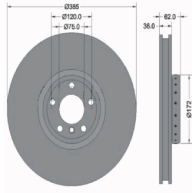

DI0184JM

Brake Disc

MG MG HS

OE
10174827

Brake Disc Thickness [mm]: 25
Brake Disc Type: Internally Vented
Centering Diameter [mm]: 65
Fitting Position: Front
Height [mm]: 46,6
Inner Diameter [mm]: 139
Minimum Thickness [mm]: 23
Number of Bores: 5
Number of mounting bores: 1
Outer Diameter [mm]: 312
Pitch Circle [mm]: 112
Supplementary Article/Supplementary Info 2:
Without wheel bearing
Supplementary Article/Supplementary Info 2:
Without wheel hub
Supplementary Article/Supplementary Info 2:
Without wheel studs
Surface: Coated
Wheel Bolt Bore [mm]: 15

Brake system

DI2061KITJM

Brake Disc

BMW X5 (E70)
BMW X5 (F15, F85)
BMW X6 (E71, E72)
BMW X6 (F16, F86)

OE

34106898725
34106898726
34116782067
34116782068
6782067
6782068

Brake Disc Thickness [mm]: 36
Brake Disc Type: Internally Vented
Centering Diameter [mm]: 75
Fitting Position: Front Axle
Full Set:
Height [mm]: 62
Inner Diameter [mm]: 153,7
Machining: High-carbon
Minimum Thickness [mm]: 34,4
Number of Bores: 5
Number of mounting bores: 1
Outer Diameter [mm]: 385
Pitch Circle [mm]: 120
Surface: Painted
Wheel Bolt Bore [mm]: 16,5