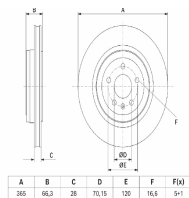

DI0184JM

Brake Disc

MG MG HS

OE
10174827

Brake Disc Thickness [mm]: 25
Brake Disc Type: Internally Vented
Centering Diameter [mm]: 65
Fitting Position: Front
Height [mm]: 46,6
Inner Diameter [mm]: 139
Minimum Thickness [mm]: 23
Number of Bores: 5
Number of mounting bores: 1
Outer Diameter [mm]: 312
Pitch Circle [mm]: 112
Supplementary Article/Supplementary Info 2:
Without wheel bearing
Supplementary Article/Supplementary Info 2:
Without wheel hub
Supplementary Article/Supplementary Info 2:
Without wheel studs
Surface: Coated
Wheel Bolt Bore [mm]: 15

DP0164JM

Brake Disc

TESLA MODEL 3 (5YJ3)

OE
104463100D

Brake Disc Thickness [mm]: 20
Brake Disc Type: Internally Vented
Centering Diameter [mm]: 70,2
Height [mm]: 46,8
Inner Diameter [mm]: 180
Minimum Thickness [mm]: 18
Number of Bores: 5
Outer Diameter [mm]: 335
Pitch Circle [mm]: 114,3
Surface: Painted
Wheel Bolt Bore [mm]: 16,5

Brake system

DP0165JM

Brake Disc

TESLA MODEL S
TESLA MODEL X

OE
6006431
600643100C
600643100D

Brake Disc Thickness [mm]: 28
Brake Disc Type: Internally Vented
Centering Diameter [mm]: 70,2
Height [mm]: 66,3
Inner Diameter [mm]: 196
Minimum Thickness [mm]: 26
Number of Bores: 5
Number of mounting bores: 1
Outer Diameter [mm]: 365
Pitch Circle [mm]: 120
Surface: Painted
Wheel Bolt Bore [mm]: 16,6