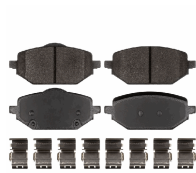

PP0033JM

Brake Pad Set, disc brake

MG MARVEL R
MG MG 5 Station wagon

OE

10413013

Fitting Position: Rear Axle
Inspection Tag: ECE R90 Approved
Length [mm]: 117
Supplementary Article/Supplementary Info 2:
With anti-squeak plate
Thickness/Strength 1 [mm]: 16
Wear Warning Contact: Not prepared for wear indicator
Width [mm]: 47