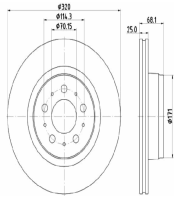

DI0176JM

Brake Disc

BYD SEAL

OE
13582759-00
1358275900
14035826-00
EKEA-3501111S

Brake Disc Thickness [mm]: 28
Brake Disc Type: Vented
Centering Diameter [mm]: 68
Fitting Position: Front Axle
Height [mm]: 49
Minimum Thickness [mm]: 26
Number of Bores: 5
Number of mounting bores: 2
Outer Diameter [mm]: 299
Pitch Circle [mm]: 120
Surface: Painted

DI0177JM

Brake Disc

MG MG ZS Fuoristrada chiuso

OE
10266048

Brake Disc Thickness [mm]: 22
Brake Disc Type: Internally Vented
Centering Diameter [mm]: 64,1
Height [mm]: 43,5
Hole Arrangement / Number: 05/12
Inner Diameter [mm]: 144,2
Minimum Thickness [mm]: 20
Outer Diameter [mm]: 280
Pitch Circle [mm]: 100
Supplementary Article/Supplementary Info 2:
Without wheel bearing
Supplementary Article/Supplementary Info 2:
Without wheel hub
Supplementary Article/Supplementary Info 2:
Without wheel studs
Surface: Coated
Wheel Bolt Bore [mm]: 14,6

Brake system

DI0182JM

Brake Disc

TESLA MODEL 3 (5YJ3)

OE
104461100D

Brake Disc Thickness [mm]: 25
Brake Disc Type: Internally Vented
Centering Diameter [mm]: 70,2
Height [mm]: 68,1
Inner Diameter [mm]: 159
Minimum Thickness [mm]: 23
Number of Bores: 5
Outer Diameter [mm]: 320
Pitch Circle [mm]: 114,3
Surface: Coated
Wheel Bolt Bore [mm]: 16,5

DI0184JM

Brake Disc

MG MG HS

OE
10174827

Brake Disc Thickness [mm]: 25
Brake Disc Type: Internally Vented
Centering Diameter [mm]: 65
Fitting Position: Front
Height [mm]: 46,6
Inner Diameter [mm]: 139
Minimum Thickness [mm]: 23
Number of Bores: 5
Number of mounting bores: 1
Outer Diameter [mm]: 312
Pitch Circle [mm]: 112
Supplementary Article/Supplementary Info 2:
Without wheel bearing
Supplementary Article/Supplementary Info 2:
Without wheel hub
Supplementary Article/Supplementary Info 2:
Without wheel studs
Surface: Coated
Wheel Bolt Bore [mm]: 15