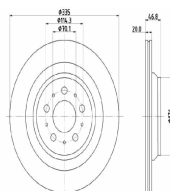

DP0160JM

Brake Disc

BYD SEAL

OE
14028123-00
1402812300
EKEB-3502111S

Brake Disc Thickness [mm]: 20
Brake Disc Type: Vented
Centering Diameter [mm]: 68
Fitting Position: Rear Axle
Height [mm]: 32
Minimum Thickness [mm]: 18
Number of Bores: 5
Number of mounting bores: 2
Outer Diameter [mm]: 317
Pitch Circle [mm]: 120
Surface: Painted

DP0161JM

Brake Disc

MG MG 5 Station wagon

OE
10347628

Brake Disc Thickness [mm]: 19
Brake Disc Type: Internally Vented
Centering Diameter [mm]: 65
Fitting Position: Rear Axle
Minimum Thickness [mm]: 17
Number of mounting bores: 1
Outer Diameter [mm]: 265
Pitch Circle [mm]: 112
Rim Hole Number: 5
Surface: Coated
Thickness [mm]: 62

DP0164JM

Brake Disc

TESLA MODEL 3 (5YJ3)

OE
104463100D

Brake Disc Thickness [mm]: 20
Brake Disc Type: Internally Vented
Centering Diameter [mm]: 70,2
Height [mm]: 46,8
Inner Diameter [mm]: 180
Minimum Thickness [mm]: 18
Number of Bores: 5
Outer Diameter [mm]: 335
Pitch Circle [mm]: 114,3
Surface: Painted
Wheel Bolt Bore [mm]: 16,5