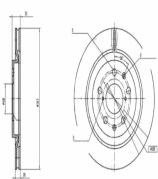

Brake system

DP0159JM

Brake Disc

BYD DOLPHIN

OE
1342344500
EM2E3502111

Brake Disc Type: Solid
Centering Diameter [mm]: 55
Fitting Position: Rear Axle
Height [mm]: 26,8
Minimum Thickness [mm]: 7
Number of Bores: 5
Number of mounting bores: 2
Outer Diameter [mm]: 249
Pitch Circle [mm]: 100
Surface: Painted
Thickness [mm]: 9

DP0160JM

Brake Disc

BYD SEAL

OE
14028123-00
1402812300
EKEB-3502111S

Brake Disc Thickness [mm]: 20
Brake Disc Type: Vented
Centering Diameter [mm]: 68
Fitting Position: Rear Axle
Height [mm]: 32
Minimum Thickness [mm]: 18
Number of Bores: 5
Number of mounting bores: 2
Outer Diameter [mm]: 317
Pitch Circle [mm]: 120
Surface: Painted