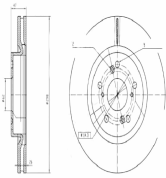

Brake system

DI0174JM

Brake Disc

BYD YUAN PLUS

OE
13781672-00
1378167200
HA2EL-3501111A

Brake Disc Thickness [mm]: 26
Brake Disc Type: Vented
Centering Diameter [mm]: 62
Fitting Position: Front Axle
Minimum Thickness [mm]: 24
Number of Bores: 5
Number of mounting bores: 2
Outer Diameter [mm]: 298
Pitch Circle [mm]: 114
Surface: Painted
Thickness [mm]: 47

DI0175JM

Brake Disc