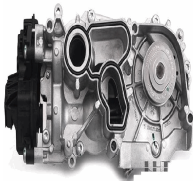

Operating Mode: Mechanical
Supplementary Article/Supplementary Info:
with seal
Water Pump Pulley [mm]: 55

PQ0953JM

Water Pump

AUDI A1 Allstreet (GBH)
AUDI A1 CITY CARVER (GBH)
AUDI A1 Sportback (GBA)
AUDI A3 (8V1)
AUDI A3 Cabriolet (8V7)
AUDI A3 Limousine (8VS)