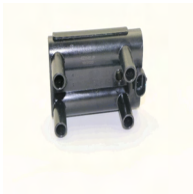

Electrics

78-00-007

Coil, ignition

DR DR 5

OE

19005270
24101131
28063058

Number of Poles: 3

78-00-008

Coil, ignition