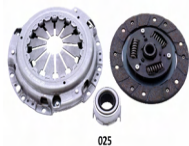

92-00-020

Clutch Kit

DR DR 5

OE

4142111300
4142121000
4142121300
4142121400
4142126000
4142136000

Centering Diameter [mm]: 23
Diameter [mm]: 225
Fitted Diameter [mm]: 274
Inner Diameter [mm]: 144
Number of Teeth: 20

92-00-021

Clutch Kit

DR DR 1
DR DR 2

OE

0926928006
2326578B00
2326578B000000
25186768
305024A00A
703010027

Centering Diameter [mm]: 22
Diameter [mm]: 195
Fitted Diameter [mm]: 238
Inner Diameter [mm]: 132
Number of Teeth: 20

92-00-025

Clutch Kit

DR DR 1
DR DR ZERO

OE

S11.1601020.DA

Centering Diameter [mm]: 19
Diameter [mm]: 180
Fitted Diameter [mm]: 215
Inner Diameter [mm]: 108
Number of Teeth: 18

Clutch

92-00-044