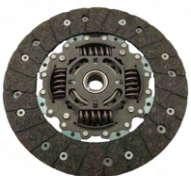

DR DR 5.0 SUV
DR DR 6.0 SUV
DR DR F35 SUV

OE
3130100021

Additionally required articles (article numbers): CF-016
Additionally required articles (article numbers): SF-00004
Centering Diameter [mm]: 23
Diameter [mm]: 232
For OE number: 3130100021
Number of Teeth: 20

95-00-006

Master Cylinder, clutch