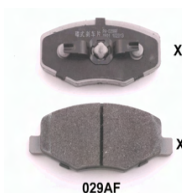

50-00-022

Brake Pad Set, disc brake

DR DR 3
DR DR 3.0
DR DR 4.0
DR DR 5
DR DR 5.0 SUV

OE

3370100005
3370100052
A116GN3501080
A133501080
A216GN3501080BA
FS10-3501010013

Brake Type: Disc Brake
Fitting Position: Front Axle
for brake disk diameter [mm]: 300
Height [mm]: 55
Length [mm]: 132
Thickness [mm]: 17

50-00-029

Brake Pad Set, disc brake

DR DR 1
x2 DR DR CITY CROSS

OE

S21-6GN3501080
S216GN3501080

Fitting Position: Front Axle
For OE number: S216GN3501080
Length 1 [mm]: 118
Length [mm]: 100
Width [mm]: 49

Brake system