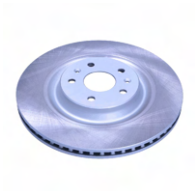

60-00-079C

Brake Disc

DR DR ZERO

OE
337010027

Brake Disc Thickness [mm]: 12
Brake Disc Type: Solid
Fitting Position: Front Axle
For OE number: 337010027
Height [mm]: 36
Minimum Thickness [mm]: 9,5
Number of Bores: 4
Outer Diameter [mm]: 236
Pitch Circle [mm]: 86
Surface: Painted

60-00-082C

Brake Disc

DR DR 4

OE
3370100036

Brake Disc Thickness [mm]: 25,5
Brake Disc Type: Internally Vented
Fitting Position: Front Axle
For OE number: 3370100036
Minimum Thickness [mm]: 23,5
Number of Bores: 5
Outer Diameter [mm]: 293

60-00-083C

Brake Disc

DR DR 6

OE
3370100042

Brake Disc Thickness [mm]: 25,4
Brake Disc Type: Internally Vented
Fitting Position: Front Axle
For OE number: 3370100042
Minimum Thickness [mm]: 23,4
Number of Bores: 5
Outer Diameter [mm]: 325