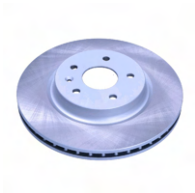

60-00-082C

Brake Disc

DR DR 4

OE
3370100036

Brake Disc Thickness [mm]: 25,5
Brake Disc Type: Internally Vented
Fitting Position: Front Axle
For OE number: 3370100036
Minimum Thickness [mm]: 23,5
Number of Bores: 5
Outer Diameter [mm]: 293