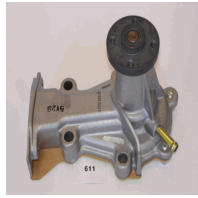

Cooling System

35611

Water Pump

PIAGGIO PORTER Furgonato
PIAGGIO PORTER Pianale piatto/Telaio

OE

16100-87790
16100-87797
1610087731
1610087790000
1610087797000

For OE number: 16100-87790
Mounting Bores Distance [mm]: 28
Number of mounting bores: 4
Overall Height [mm]: 109

35612