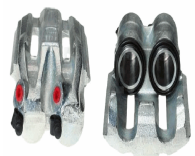

CAL1239RJM

Brake Caliper

OPEL ARENA Autobus
OPEL ARENA Combi (THB)
OPEL ARENA Furgonato
OPEL ARENA Furgonato (TB, TF)
RENAULT TRAFIC Autobus (TXW)
RENAULT TRAFIC Furgonato (T1, T3, T4)

OE
4403220
7701202039
9111220

Brake Caliper Type: Caliper (2 pistons)
Brake Disc Thickness [mm]: 24
Brake System: BENDIX
Diameter [mm]: 45
Fitting Position: behind the axle
Fitting Position: Front Axle Right
Paired article numbers: CAL1239LJM