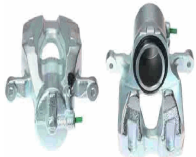

CAL1274RJM

Brake Caliper

ALFA ROMEO TONALE (965_)
FIAT 500X
JEEP COMPASS (MP)
JEEP RENEGADE Fuoristrada chiuso
JEEP RENEGADE Fuoristrada chiuso (BU)
JEEP RENEGADE VAN (BU, B1)

OE

50573886
51934204
52016579
52028963
52071152
52094021

Brake Caliper Type: Caliper (1 piston)
Brake Disc Thickness [mm]: 28
Brake System: MANDO
Diameter [mm]: 60
Fitting Position: Front Axle Right
Fitting Position: in front of axle
Paired article numbers: CAL1274LJM