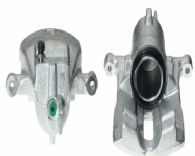

Brake Caliper Type: Caliper (2 pistons)
Brake Disc Thickness [mm]: 24
Brake System: BENDIX
Diameter [mm]: 45
Fitting Position: behind the axle
Fitting Position: Front Axle Left
Paired article numbers: CAL1239RJM

CAL1239RJM

Brake Caliper

OPEL ARENA Autobus
OPEL ARENA Combi (THB)
OPEL ARENA Furgonato
OPEL ARENA Furgonato (TB, TF)
RENAULT TRAFIC Autobus (TXW)
RENAULT TRAFIC Furgonato (T1, T3, T4)

OE
4403220
7701202039
9111220

Brake Caliper Type: Caliper (2 pistons)
Brake Disc Thickness [mm]: 24
Brake System: BENDIX
Diameter [mm]: 45
Fitting Position: behind the axle
Fitting Position: Front Axle Right
Paired article numbers: CAL1239LJM

CAL1242LJM

Brake Caliper

NISSAN ALMERA II (N16)
NISSAN ALMERA II Hatchback (N16)
NISSAN PRIMERA (P11)
NISSAN PRIMERA Hatchback (P11)

OE
410112F021
410114M510
410114M51A

Brake Caliper Type: Caliper (1 piston)
Brake Disc Thickness [mm]: 22
Brake System: LUCAS
Diameter [mm]: 57
Fitting Position: Front Axle Left
Fitting Position: in front of axle
Paired article numbers: CAL1242RJM