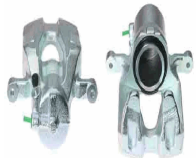

Brake Caliper Type: Caliper (2 pistons)
Brake Disc Thickness [mm]: 24
Brake System: BENDIX
Diameter [mm]: 45
Fitting Position: behind the axle
Fitting Position: Front Axle Right
Paired article numbers: CAL1239LJM

CAL1242LJM

Brake Caliper

NISSAN ALMERA II (N16)
NISSAN ALMERA II Hatchback (N16)
NISSAN PRIMERA (P11)
NISSAN PRIMERA Hatchback (P11)

OE
410112F021
410114M510
410114M51A

Brake Caliper Type: Caliper (1 piston)
Brake Disc Thickness [mm]: 22
Brake System: LUCAS
Diameter [mm]: 57
Fitting Position: Front Axle Left
Fitting Position: in front of axle
Paired article numbers: CAL1242RJM

Brake system

CAL1242RJM

Brake Caliper

NISSAN ALMERA II (N16)
NISSAN ALMERA II Hatchback (N16)
NISSAN PRIMERA (P11)
NISSAN PRIMERA Hatchback (P11)

OE

410012F021
410014M510
410014M51A

Brake Caliper Type: Caliper (1 piston)
Brake Disc Thickness [mm]: 22
Brake System: LUCAS
Diameter [mm]: 57
Fitting Position: Front Axle Right
Fitting Position: in front of axle
Paired article numbers: CAL1242LJM

CAL1274LJM

Brake Caliper

ALFA ROMEO TONALE (965_)
FIAT 500X
JEEP COMPASS (MP)
JEEP RENEGADE Fuoristrada chiuso
JEEP RENEGADE Fuoristrada chiuso (BU)
JEEP RENEGADE VAN (BU, B1)

OE

50573885
51934203
52016577
52028962
52071151
52094020