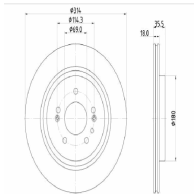

61-0H-H31C

Brake Disc

HYUNDAI SANTA FÉ IV (TM)
HYUNDAI SANTA FÉ IV Cassone/SUV (TM)

OE
58411S1500
58411S1700

Brake Disc Thickness [mm]: 18
Brake Disc Type: Internally Vented
Centering Diameter [mm]: 69
Fitting Position: Front Axle
Height [mm]: 35,5
Hole Arrangement / Number: 05/07
Inner Diameter [mm]: 167
Minimum Thickness [mm]: 16
Number of Bores: 5
Number of mounting bores: 2
Outer Diameter [mm]: 314
Pitch Circle [mm]: 114,3
Surface: Coated
Wheel Bolt Bore [mm]: 12,5