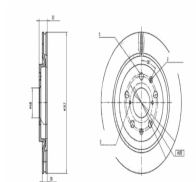

**610159C**

**Brake Disc**

BYD DOLPHIN

**OE**

1342344500  
EM2E3502111

Brake Disc Thickness [mm]: 9  
Brake Disc Type: Solid  
Centering Diameter [mm]: 55  
Fitting Position: Rear Axle  
Height [mm]: 26,8  
Minimum Thickness [mm]: 7  
Number of Bores: 5  
Number of mounting bores: 2  
Outer Diameter [mm]: 249  
Pitch Circle [mm]: 100  
Surface: Painted

**610160C**

**Brake Disc**

BYD SEAL

**OE**

14028123-00  
1402812300  
EKEB-3502111S

Brake Disc Thickness [mm]: 20  
Brake Disc Type: Vented  
Centering Diameter [mm]: 68  
Fitting Position: Rear Axle  
Height [mm]: 32  
Minimum Thickness [mm]: 18  
Number of Bores: 5  
Number of mounting bores: 2  
Outer Diameter [mm]: 317  
Pitch Circle [mm]: 120  
Surface: Painted