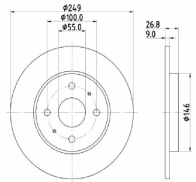

#### OE

34106898725  
34106898726  
34116782067  
34116782068  
6782067  
6782068

Brake Disc Thickness [mm]: 36  
Brake Disc Type: Internally Vented  
Centering Diameter [mm]: 75  
Fitting Position: Front Axle  
Full Set:  
Height [mm]: 62  
Inner Diameter [mm]: 153,7  
Machining: High-carbon  
Minimum Thickness [mm]: 34,4  
Number of Bores: 5  
Number of mounting bores: 1  
Outer Diameter [mm]: 385  
Pitch Circle [mm]: 120  
Surface: Painted  
Wheel Bolt Bore [mm]: 16,5

## Brake system

**60941C**

**Brake Disc**

ISUZU D-MAX III (RG01)

**OE**

8983767550  
98376755

Brake Disc Thickness [mm]: 30  
Brake Disc Type: Solid  
Centering Diameter [mm]: 101,1  
Fitting Position: Front Axle  
Height [mm]: 61  
Number of Bores: 6  
Outer Diameter [mm]: 320  
Pitch Circle [mm]: 139,7  
Surface: Painted

**610159C**

**Brake Disc**

BYD DOLPHIN

**OE**

1342344500  
EM2E3502111

Brake Disc Thickness [mm]: 9  
Brake Disc Type: Solid  
Centering Diameter [mm]: 55  
Fitting Position: Rear Axle  
Height [mm]: 26,8  
Minimum Thickness [mm]: 7  
Number of Bores: 5  
Number of mounting bores: 2  
Outer Diameter [mm]: 249  
Pitch Circle [mm]: 100  
Surface: Painted

**610160C**

**Brake Disc**

BYD SEAL

**OE**

14028123-00  
1402812300  
EKEB-3502111S

Brake Disc Thickness [mm]: 20  
Brake Disc Type: Vented  
Centering Diameter [mm]: 68  
Fitting Position: Rear Axle  
Height [mm]: 32  
Minimum Thickness [mm]: 18  
Number of Bores: 5  
Number of mounting bores: 2  
Outer Diameter [mm]: 317  
Pitch Circle [mm]: 120  
Surface: Painted