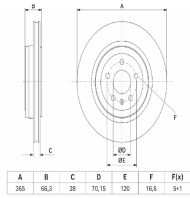

Brake system

610165C

Brake Disc

TESLA MODEL S
TESLA MODEL X

OE

6006431
600643100C
600643100D

Brake Disc Thickness [mm]: 28
Brake Disc Type: Internally Vented
Centering Diameter [mm]: 70,2
Height [mm]: 66,3
Inner Diameter [mm]: 196
Minimum Thickness [mm]: 26
Number of Bores: 5
Number of mounting bores: 1
Outer Diameter [mm]: 365
Pitch Circle [mm]: 120
Surface: Painted
Wheel Bolt Bore [mm]: 16,6