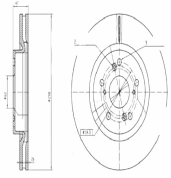

Brake system

600174C

Brake Disc

BYD YUAN PLUS

OE
13781672-00
1378167200
HA2EL-3501111A

Brake Disc Thickness [mm]: 26
Brake Disc Type: Vented
Centering Diameter [mm]: 62
Fitting Position: Front Axle
Minimum Thickness [mm]: 24
Number of Bores: 5
Number of mounting bores: 2
Outer Diameter [mm]: 298
Pitch Circle [mm]: 114
Surface: Painted
Thickness [mm]: 47

600176C

Brake Disc