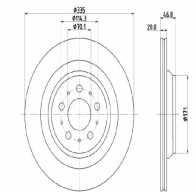

#### OE

34106898725  
34106898726  
34116782067  
34116782068  
6782067  
6782068

Brake Disc Thickness [mm]: 36  
Brake Disc Type: Internally Vented  
Centering Diameter [mm]: 75  
Fitting Position: Front Axle  
Full Set:  
Height [mm]: 62  
Inner Diameter [mm]: 153,7  
Machining: High-carbon  
Minimum Thickness [mm]: 34,4  
Number of Bores: 5  
Number of mounting bores: 1  
Outer Diameter [mm]: 385  
Pitch Circle [mm]: 120  
Surface: Painted  
Wheel Bolt Bore [mm]: 16,5

**610159C**

**Brake Disc**

BYD DOLPHIN

**OE**

1342344500  
EM2E3502111

Brake Disc Thickness [mm]: 9  
Brake Disc Type: Solid  
Centering Diameter [mm]: 55  
Fitting Position: Rear Axle  
Height [mm]: 26,8  
Minimum Thickness [mm]: 7  
Number of Bores: 5  
Number of mounting bores: 2  
Outer Diameter [mm]: 249  
Pitch Circle [mm]: 100  
Surface: Painted

**610160C**

**Brake Disc**

BYD SEAL

**OE**

14028123-00  
1402812300  
EKEB-3502111S

Brake Disc Thickness [mm]: 20  
Brake Disc Type: Vented  
Centering Diameter [mm]: 68  
Fitting Position: Rear Axle  
Height [mm]: 32  
Minimum Thickness [mm]: 18  
Number of Bores: 5  
Number of mounting bores: 2  
Outer Diameter [mm]: 317  
Pitch Circle [mm]: 120  
Surface: Painted

**610164C**

**Brake Disc**

TESLA MODEL 3 (5YJ3)

**OE**

104463100D

Brake Disc Thickness [mm]: 20  
Brake Disc Type: Internally Vented  
Centering Diameter [mm]: 70,2  
Height [mm]: 46,8  
Inner Diameter [mm]: 180  
Minimum Thickness [mm]: 18  
Number of Bores: 5  
Outer Diameter [mm]: 335  
Pitch Circle [mm]: 114,3  
Surface: Painted  
Wheel Bolt Bore [mm]: 16,5