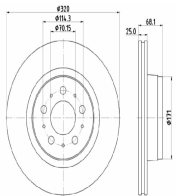

**600176C**

**Brake Disc**

BYD SEAL

**OE**  
13582759-00  
1358275900  
14035826-00  
EKEA-3501111S

Brake Disc Thickness [mm]: 28  
Brake Disc Type: Vented  
Centering Diameter [mm]: 68  
Fitting Position: Front Axle  
Height [mm]: 49  
Minimum Thickness [mm]: 26  
Number of Bores: 5  
Number of mounting bores: 2  
Outer Diameter [mm]: 299  
Pitch Circle [mm]: 120  
Surface: Painted

**600182C**

**Brake Disc**

TESLA MODEL 3 (5YJ3)

**OE**  
104461100D

Brake Disc Thickness [mm]: 25  
Brake Disc Type: Internally Vented  
Centering Diameter [mm]: 70,2  
Height [mm]: 68,1  
Inner Diameter [mm]: 159  
Minimum Thickness [mm]: 23  
Number of Bores: 5  
Outer Diameter [mm]: 320  
Pitch Circle [mm]: 114,3  
Surface: Coated  
Wheel Bolt Bore [mm]: 16,5