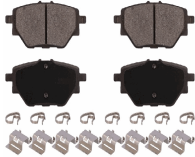

MG MG HS

OE

10172328
10332331

Fitting Position: Rear Axle
Thickness [mm]: 16
Wear Warning Contact: With acoustic wear warning
Width [mm]: 48,4

Clutch

80015

Clutch Disc