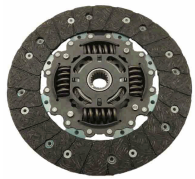

## Clutch

80015

Clutch Disc

DR DR 5.0 SUV  
DR DR 6.0 SUV  
DR DR F35 SUV

OE

3130100021

Additionally required articles (article numbers): CF-016  
Additionally required articles (article numbers): SF-00004  
Centering Diameter [mm]: 23  
Diameter [mm]: 232  
For OE number: 3130100021  
Number of Teeth: 20