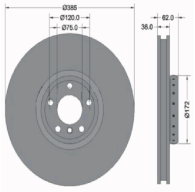

602061C-KIT

Brake Disc

BMW X5 (E70)
BMW X5 (F15, F85)
BMW X6 (E71, E72)
BMW X6 (F16, F86)

OE

34106898725
34106898726
34116782067
34116782068
6782067
6782068

Brake Disc Thickness [mm]: 36
Brake Disc Type: Internally Vented
Centering Diameter [mm]: 75
Fitting Position: Front Axle
Full Set:
Height [mm]: 62
Inner Diameter [mm]: 153,7
Machining: High-carbon
Minimum Thickness [mm]: 34,4
Number of Bores: 5
Number of mounting bores: 1
Outer Diameter [mm]: 385
Pitch Circle [mm]: 120
Surface: Painted
Wheel Bolt Bore [mm]: 16,5