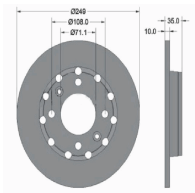

610240C

Brake Disc

CITROEN C4 III
CITROEN C4 X (BD_, BE_, BF_)
DS DS 3 CROSSBACK (U_)
FIAT 600e (365_)
JEEP AVENGER
OPEL CORSA F

OE

1643574180
9827734980

Brake Disc Thickness [mm]: 10
Brake Disc Type: Solid
Centering Diameter [mm]: 71,1
Fitting Position: Rear Axle
Height [mm]: 35
Inner Diameter [mm]: 132,6
Minimum Thickness [mm]: 8
Number of Bores: 4
Number of mounting bores: 2
Outer Diameter [mm]: 249
Pitch Circle [mm]: 108
Supplementary Article/Supplementary Info 2:
Without wheel bearing
Supplementary Article/Supplementary Info 2:
Without wheel hub
Supplementary Article/Supplementary Info 2:
Without wheel studs
Surface: Painted
Wheel Bolt Bore [mm]: 13,4