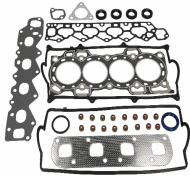

Engine

47-06-699

Gasket, rocker cover

PIAGGIO PORTER Pianale piatto/Telaio

OE
11213-87703

For OE number: 11213-87703

48-06-629

Gasket Set, cylinder head