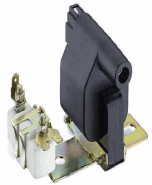

Electrics

78-06-604

Coil, ignition

PIAGGIO PORTER Pianale piatto/Telaio

OE
9004852104000

For OE number: 9004852104000

78-06-605

Coil, ignition