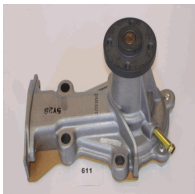

Water Pump

PIAGGIO PORTER Furgonato
PIAGGIO PORTER Pianale piatto/Telaio

OE
16100-87790
16100-87797
1610087731
1610087790000
1610087797000

For OE number: 16100-87790
Mounting Bores Distance [mm]: 28
Number of mounting bores: 4
Overall Height [mm]: 109