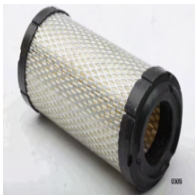

20MC01

Air Filter

CHATENET CH 26
GRECAV EKE
LIGIER XTOO (LXT)

OE

119695-12560
2175.166
ED0021751660

Filter Type: Filter Insert
For OE number: 2175166
Injection System: Common Rail
Inner Diameter [mm]: 48
Length [mm]: 187
Outer Diameter [mm]: 88