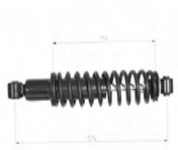

MJMC020

Shock Absorber

AIXAM D-TRUCK Furgonato

OE
5MB003

Fitting Position: Rear Axle
For OE number: 5MB003
Shock Absorber Design: Telescopic Shock Absorber
Shock Absorber Mounting Type: Bottom eye
Shock Absorber Type: Gas Pressure