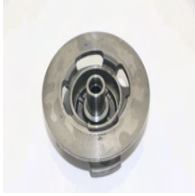

60MC01C

Brake Disc

LIGIER IXO
MICROCAR M.GO

OE
1008471
MGO0409001007

Brake Disc Thickness [mm]: 4
Brake Disc Type: Vented
Fitted Diameter [mm]: 10
Fitting Position: Front Axle
For OE number: 1008471
Height [mm]: 25
Hub Diameter [mm]: 58
Minimum Thickness [mm]: 3
Number of Bores: 4
Outer Diameter [mm]: 220

Brake system

60MC09C

Brake Disc

AIXAM 400
AIXAM 500
AIXAM 500 Cabriolet
AIXAM 500 Cassone / Furgonato / Promiscuo
AIXAM A.721
AIXAM A.741

OE

409001006
6G028cpl
AIX409001006

Brake Disc Hub Height [mm]: 53
Brake Disc Thickness [mm]: 5,5
Fitting Position: Front Axle
For OE number: 1008471
Height [mm]: 51,5
Hub Diameter [mm]: 20,7
Minimum Thickness [mm]: 4,5
Number of Bores: 4
Number of Teeth: 18
Outer Diameter [mm]: 171,7
Specification: Disco = DI-024C

60MC10C

Brake Disc

AIXAM 400
AIXAM 500
AIXAM 500 Cabriolet
AIXAM 500 Cassone / Furgonato / Promiscuo
AIXAM A.721
AIXAM A.741

OE

409001106
6L028/BF872
AIX409001106

Brake Disc Hub Height [mm]: 53
Brake Disc Thickness [mm]: 5,5
Brake Disc Type: Solid
Fitted Height: 39
Fitting Position: Front Axle
For OE number: 409001106
Height [mm]: 52,8
Hub Diameter [mm]: 20,7
Minimum Thickness [mm]: 3,5
Number of Bores: 4
Number of Teeth: 18
Outer Diameter [mm]: 209
Specification: disco = DI-023C

60MC11C

Brake Disc

CHATENET BAROODER
CHATENET CH 26
CHATENET CH 30

OE

409001307
409006
732110

Brake Disc Hub Height [mm]: 58
Brake Disc Thickness [mm]: 5,6
Brake Disc Type: Solid
Fitted Height: 35,5
Fitting Position: Front Axle
For OE number: 409001307
Height [mm]: 49
Hub Diameter [mm]: 20,6
Minimum Thickness [mm]: 4,5
Number of Bores: 4
Number of Teeth: 18
Outer Diameter [mm]: 209
Specification: Disco = DI-025C