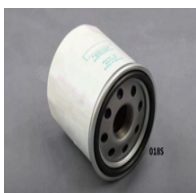

10018

Oil Filter

AIXAM 500
AIXAM 500 Cabriolet
AIXAM 500 Cassone / Furgonato / Promiscuo
AIXAM A.721
AIXAM A.741
AIXAM A.751

OE
HH150-32430

Filter Type: Screw-on Filter
Fitted Diameter [mm]: 61
For OE number: HH15032430
Inner Thread [mm]: M 20X1,5
Length [mm]: 71
Manufacturer Restriction: KUBOTA engines
Outer Diameter [mm]: 65