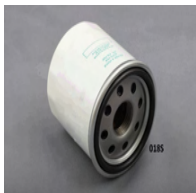

FO-018JM

Oil Filter

AIXAM 500
AIXAM 500 Cabriolet
AIXAM 500 Cassone / Furgonato / Promiscuo
AIXAM A.721
AIXAM A.741
AIXAM A.751

OE
HH150-32430

Filter Type: Screw-on Filter
Fitted Diameter [mm]: 61
For OE number: HH15032430
Inner Thread [mm]: M 20X1,5
Length [mm]: 71
Manufacturer Restriction: KUBOTA engines
Outer Diameter [mm]: 65