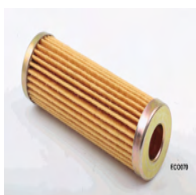

3ECO079

Fuel filter

AIXAM 500
AIXAM 500 Cabriolet
AIXAM 500 Cassone / Furgonato / Promiscuo
AIXAM A.721
AIXAM A.741
AIXAM A.751

OE
1T021-43560

Filter Type: Filter Insert
For OE number: 1T02143560
Inner Diameter [mm]: 13
Length [mm]: 86
Manufacturer Restriction: KUBOTA old
engines
Outer Diameter [mm]: 29
Specification: Per veicoli fino al