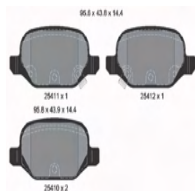

Brake Pad Set, disc brake

FIAT 500 (312)
FIAT 500X

OE

68206120AA

K68088919AB

Brake System: Lucas

Height [mm]: 43,8

Number of Wear Indicators: 2