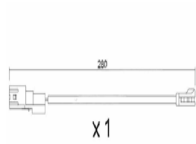

Brake system

BPW-334

Warning Contact, brake pad wear

FORD TRANSIT COURIER Cassone/Limousine spaziosa

OE
2686627
2686641

Brake Type: Disc Brake
Fitting Position: Front Axle
Length [mm]: 280
Paired article numbers: 50-00-0166
Paired article numbers: 500166
Paired article numbers: PA-0166AF