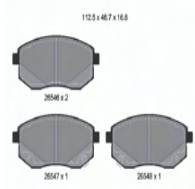

Brake system

500746

Brake Pad Set, disc brake

DACIA SPRING

OE

410609323R

Brake System: TRW

Height [mm]: 46,5

Supplementary Article/Supplementary Info:
With accessories

Thickness [mm]: 16,6

Wear Warning Contact: With acoustic wear
warning

Width [mm]: 112,3

WVA Number: 26546

WVA Number: 26547

WVA Number: 26548

50K48

Brake Pad Set, disc brake