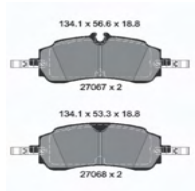

FORD TOURNEO CUSTOM V710 Autobus (NXN)
FORD TRANSIT CUSTOM V710 Autobus
FORD TRANSIT CUSTOM V710 Furgonato (NRN)

OE

2712621

2775879

KTPZ312M008AB

Height [mm]: 56,6

Thickness [mm]: 18,8

Width [mm]: 134,1

WVA Number: 27067

WVA Number: 27068

510129

Brake Pad Set, disc brake