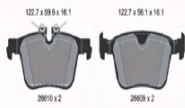

Brake Pad Set, disc brake

VOLVO C40
VOLVO EC40 (539)
VOLVO EX40 (536)
VOLVO S60 III (224)
VOLVO S90 II
VOLVO V60 II (225)

OE

32287447
32379535

Brake System: Teves
Fitting Position: Rear Axle
Height 1 [mm]: 59,6
Height 2 [mm]: 56,1
Thickness [mm]: 16,1
Wear Warning Contact: Prepared for wear indicator
Width [mm]: 122,7
WVA Number: 26609
WVA Number: 26610

510545