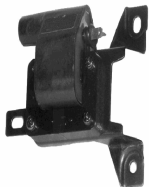

78H25

Coil, ignition

OE
KK370-1810XB

Number of ports: 2