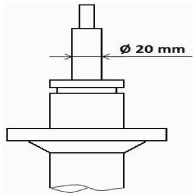

MJ90070

Shock Absorber

SEAT Mii (KF1_)
SKODA E-CITIGO (NE1)
VW LOAD UP
VW UP

OE

12E413031C
12E413031D
1S0413031F
1S0413031K
1S0413031L

Diameter [mm]: 20
Fitting Position: Front Axle
Shock Absorber Design: Suspension Strut
Shock Absorber Mounting Type: Top pin
Shock Absorber System: Twin-Tube
Shock Absorber Type: Gas Pressure

MJAS494

Pneumatic Suspension

AUDI A6 (C8, 4A2)
AUDI A6 Avant (C8, 4A5)
AUDI A7 Sportback (4KA)

OE

4K0616039F
4K0616039H
4K0616039L
4K0616039M
4K0616039N
4K0616039P

Fitting Position: Front Axle left and right
Spring Type: for pneumatic suspension vehicles