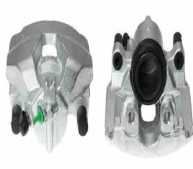

CAL1094LJM

Brake Caliper

FORD FOCUS III
FORD FOCUS III Turnier
FORD KUGA II (DM2)
FORD KUGA II Van
FORD TOURNEO CONNECT / GRAND TOURNEO
CONNECT Kombi

OE

1756683
1779721
1824922
1825214
2351159
BV612B302AB

Brake Caliper Type: Caliper (1 piston)
Brake Disc Thickness [mm]: 25
Diameter [mm]: 57
Fitting Position: Front Axle Left
Fitting Position: in front of axle
Paired article numbers: CAL1094RJM