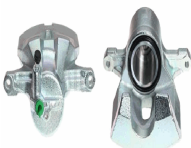

CAL1490RJM

Brake Caliper

LEXUS IS C (GSE2_)
LEXUS IS II (GSE2_, ALE2_, USE2_)
LEXUS IS III (GSE3_, AVE3_)

OE
4773053060
477305306084

Brake Caliper Type: Caliper (1 piston)
Brake Disc Thickness [mm]: 28
Diameter [mm]: 60
Fitting Position: behind the axle
Fitting Position: Front Axle Right
Paired article numbers: CAL1490LJM