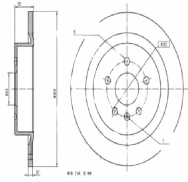

Brake system

610162C

Brake Disc

AIWAYS U5
AIWAYS U6

OE
861598003

Brake Disc Thickness [mm]: 12
Brake Disc Type: Solid
Centering Diameter [mm]: 65
Fitting Position: Rear Axle
Height [mm]: 52
Minimum Thickness [mm]: 10
Number of Bores: 5
Number of mounting bores: 1
Outer Diameter [mm]: 314
Pitch Circle [mm]: 112
Surface: Painted

550520

Brake Shoe Set