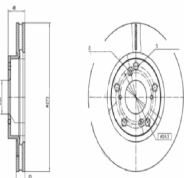

600181C

Brake Disc

BYD DOLPHIN

OE
1432904800
EM2EU-3501011S

Brake Disc Thickness [mm]: 25
Brake Disc Type: Vented
Centering Diameter [mm]: 62
Fitting Position: Front Axle
Height [mm]: 48
Minimum Thickness [mm]: 23
Number of Bores: 5
Number of mounting bores: 2
Outer Diameter [mm]: 273
Pitch Circle [mm]: 114
Surface: Painted