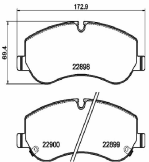

MAXUS (SAIC MOTOR) DELIVER 7 Furgone
MAXUS (SAIC MOTOR) DELIVER 9 Furgonato
MAXUS (SAIC MOTOR) DELIVER 9 Pianale
piatto/Telaio
MAXUS (SAIC MOTOR) eDELIVER 3 Furgonato
MAXUS (SAIC MOTOR) eDELIVER 7 Furgone

OE
C00212539

Fitting Position: Front Axle
Height [mm]: 69,4
Thickness [mm]: 17,4
Wear Warning Contact: With integrated wear
warning contact
Width [mm]: 172,9
WVA Number: 22898
WVA Number: 22899
WVA Number: 22900

502043

Brake Pad Set, disc brake