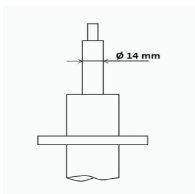

MJ90064

Shock Absorber

AUDI A4 (8W2, B9)
AUDI A4 Avant (8W5, B9)
AUDI A5
AUDI A5 Cabriolet
AUDI A5 Sportback (F5A)

OE

8W0413031AA
8W0413031AB
8W0413031AJ
8W0413031AK
8W0413031AL
8W0413031T

Fitting Position: Front Axle
Piston Rod Diameter [mm]: 14
Shock Absorber Design: Spring-bearing Damper
Shock Absorber Mounting Type: Top pin
Shock Absorber System: Twin-Tube
Shock Absorber Type: Gas Pressure