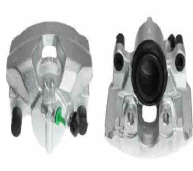

CAL1094RJM

Brake Caliper

FORD FOCUS III
FORD FOCUS III Turnier
FORD KUGA II (DM2)
FORD KUGA II Van
FORD TOURNEO CONNECT / GRAND TOURNEO
CONNECT Kombi

OE

1756682
1779720
1825213
1835113
2351157
BV612B294AB

Brake Caliper Type: Caliper (1 piston)
Brake Disc Thickness [mm]: 25
Diameter [mm]: 57
Fitting Position: Front Axle Right
Fitting Position: in front of axle
Paired article numbers: CAL1094LJM