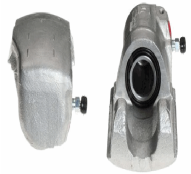

CAL1536RJM

Brake Caliper

FIAT 127
 FIAT 127 Panorama

OE
 790329

Brake Caliper Type: Caliper (1 piston)
 Brake Disc Thickness [mm]: 10
 Diameter [mm]: 48
 Fitting Position: Front Axle Right
 Fitting Position: in front of axle
 Paired article numbers: CAL1536LJM