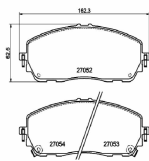

TOYOTA C-HR (_X2_, _H2_)

OE
04465F4050

Fitting Position: Front Axle
Height [mm]: 62,5
Thickness [mm]: 19
Wear Warning Contact: With acoustic wear
warning
Width [mm]: 162,3
WVA Number: 27052
WVA Number: 27053
WVA Number: 27054

502044

Brake Pad Set, disc brake