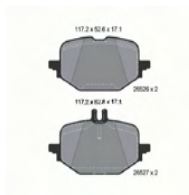

PP0546JM

Brake Pad Set, disc brake

MERCEDES-BENZ CLASSE C (W206)
MERCEDES-BENZ CLASSE C All-Terrain (S206)
MERCEDES-BENZ CLASSE C T-MODEL (S206)
MERCEDES-BENZ CLASSE E (W214)
MERCEDES-BENZ CLASSE E All-Terrain (S214)
MERCEDES-BENZ CLASSE E T-Model (S214)

OE

0004201104
0004201304
A0004201104
A0004201304

Brake System: ZF
Height 1 [mm]: 52,6
Height 2 [mm]: 62,8
Thickness [mm]: 17,1
Wear Warning Contact: Prepared for wear indicator
Width [mm]: 117,2
WVA Number: 26526
WVA Number: 26527

Clutch

CY033JM

Clutch Actuator