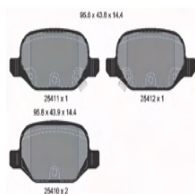

FIAT 500 (312)
FIAT 500X

OE
68206120AA
K68088919AB

Brake System: Lucas
Height [mm]: 43,8
Number of Wear Indicators: 2
Thickness [mm]: 14,4
Wear Warning Contact: With acoustic wear warning
Width [mm]: 95,6
WVA Number: 25410
WVA Number: 25411
WVA Number: 25412