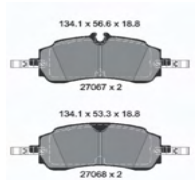

FORD TOURNEO CUSTOM V710 Autobus (NXN)
FORD TRANSIT CUSTOM V710 Autobus
FORD TRANSIT CUSTOM V710 Furgonato (NRN)

OE
2712621
2775879
KTPZ312M008AB

Height [mm]: 56,6
Thickness [mm]: 18,8
Width [mm]: 134,1
WVA Number: 27067
WVA Number: 27068

PP0129JM

Brake Pad Set, disc brake