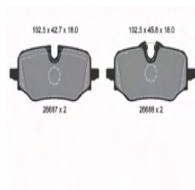

BMW 1 (F70)
BMW 2 Active Tourer (U06)
BMW X1 (U11)
BMW X2 (U10)
MINI MINI ACEMAN (J05)
MINI MINI COOPER (J01)

OE
34208834998
8834998

Brake System: ZF
Height 1 [mm]: 42,7
Height 2 [mm]: 45,8
Thickness [mm]: 18
Wear Warning Contact: Prepared for wear indicator
Width [mm]: 102,2
WVA Number: 26687
WVA Number: 26688

PP0224JM

Brake Pad Set, disc brake