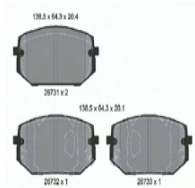

HYUNDAI TUCSON (NX4E, NX4A)
KIA SPORTAGE V (NQ5)

OE
58101R2A10

Brake System: Sumitomo
Height [mm]: 64,3
Thickness/Strength 1 [mm]: 20,1
Thickness/Strength 2 [mm]: 20,4
Wear Warning Contact: With acoustic wear warning
Width [mm]: 138,5
WVA Number: 26731
WVA Number: 26732
WVA Number: 26733

PP0041JM

Brake Pad Set, disc brake