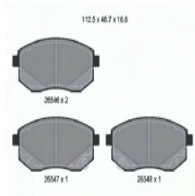

Brake system

PA0746JM

Brake Pad Set, disc brake

DACIA SPRING

OE
410609323R

Brake System: TRW
Height [mm]: 46,5
Supplementary Article/Supplementary Info:
With accessories
Thickness [mm]: 16,6
Wear Warning Contact: With acoustic wear warning
Width [mm]: 112,3
WVA Number: 26546
WVA Number: 26547
WVA Number: 26548

PAK48JM

Brake Pad Set, disc brake