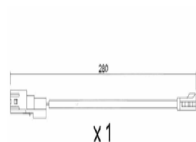

Brake system

BPW-334

Warning Contact, brake pad wear

FORD TRANSIT COURIER Cassone/Limousine spaziosa

OE
2686627
2686641

Brake Type: Disc Brake
Fitting Position: Front Axle
Length [mm]: 280
Paired article numbers: 50-00-0166
Paired article numbers: 500166
Paired article numbers: PA-0166AF