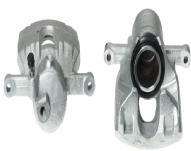

CAL1353LJM

Brake Caliper

BMW Z4 (E89)

OE

34206786057

Brake Disc Thickness [mm]: 20
Brake System: TRW
Diameter [mm]: 42
Fitting Position: behind the axle
Fitting Position: Rear Axle Left
Paired article numbers: CAL1353RJM
Supplementary Article/Supplementary Info:
with electric motor

CAL1353RJM

Brake Caliper

BMW Z4 (E89)

OE

34206786058

Brake Disc Thickness [mm]: 20
Brake System: TRW
Diameter [mm]: 42
Fitting Position: behind the axle
Fitting Position: Rear Axle Right
Paired article numbers: CAL1353LJM
Supplementary Article/Supplementary Info:
with electric motor

CAL1424LJM

Brake Caliper

SKODA FABIA
SKODA FABIA Combi
SKODA FABIA II Praktik (545)
VW POLO Tre volumi

OE

6RF615123

Brake Caliper Type: Caliper (1 piston)
Brake Disc Thickness [mm]: 22
Brake System: TRW
Diameter [mm]: 54
Fitting Position: Front Axle Left
Fitting Position: in front of axle
Paired article numbers: CAL1424RJM