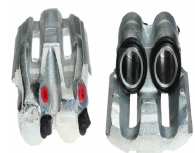

CAL1239LJM

Brake Caliper

OPEL ARENA Autobus
OPEL ARENA Combi (THB)
OPEL ARENA Furgonato
OPEL ARENA Furgonato (TB, TF)
RENAULT TRAFIC Autobus (TXW)
RENAULT TRAFIC Furgonato (T1, T3, T4)

OE
4403219
7701202038
9111219

Brake Caliper Type: Caliper (2 pistons)
Brake Disc Thickness [mm]: 24
Brake System: BENDIX
Diameter [mm]: 45
Fitting Position: behind the axle
Fitting Position: Front Axle Left
Paired article numbers: CAL1239RJM