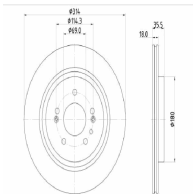

DPH31JM

Brake Disc

HYUNDAI SANTA FÉ IV (TM)
HYUNDAI SANTA FÉ IV Cassone/SUV (TM)

OE
58411S1500
58411S1700

Brake Disc Thickness [mm]: 18
Brake Disc Type: Internally Vented
Centering Diameter [mm]: 69
Fitting Position: Front Axle
Height [mm]: 35,5
Hole Arrangement / Number: 05/07
Inner Diameter [mm]: 167
Minimum Thickness [mm]: 16
Number of Bores: 5
Number of mounting bores: 2
Outer Diameter [mm]: 314
Pitch Circle [mm]: 114,3
Surface: Coated
Wheel Bolt Bore [mm]: 12,5