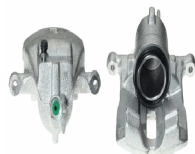

Brake Caliper Type: Caliper (2 pistons)
Brake Disc Thickness [mm]: 24
Brake System: BENDIX
Diameter [mm]: 45
Fitting Position: behind the axle
Fitting Position: Front Axle Left
Paired article numbers: CAL1239RJM

CAL1239RJM

Brake Caliper

OPEL ARENA Autobus
OPEL ARENA Combi (THB)
OPEL ARENA Furgonato
OPEL ARENA Furgonato (TB, TF)
RENAULT TRAFIC Autobus (TXW)
RENAULT TRAFIC Furgonato (T1, T3, T4)

OE
4403220
7701202039
9111220

Brake Caliper Type: Caliper (2 pistons)
Brake Disc Thickness [mm]: 24
Brake System: BENDIX
Diameter [mm]: 45
Fitting Position: behind the axle
Fitting Position: Front Axle Right
Paired article numbers: CAL1239LJM

CAL1242LJM

Brake Caliper

NISSAN ALMERA II (N16)
NISSAN ALMERA II Hatchback (N16)
NISSAN PRIMERA (P11)
NISSAN PRIMERA Hatchback (P11)

OE
410112F021
410114M510
410114M51A

Brake Caliper Type: Caliper (1 piston)
Brake Disc Thickness [mm]: 22
Brake System: LUCAS
Diameter [mm]: 57
Fitting Position: Front Axle Left
Fitting Position: in front of axle
Paired article numbers: CAL1242RJM