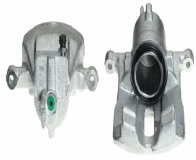

Brake Caliper Type: Caliper (2 pistons)
Brake Disc Thickness [mm]: 24
Brake System: BENDIX
Diameter [mm]: 45
Fitting Position: behind the axle
Fitting Position: Front Axle Right
Paired article numbers: CAL1239LJM

CAL1242LJM

Brake Caliper

NISSAN ALMERA II (N16)
NISSAN ALMERA II Hatchback (N16)
NISSAN PRIMERA (P11)
NISSAN PRIMERA Hatchback (P11)

OE
410112F021
410114M510
410114M51A

Brake Caliper Type: Caliper (1 piston)
Brake Disc Thickness [mm]: 22
Brake System: LUCAS
Diameter [mm]: 57
Fitting Position: Front Axle Left
Fitting Position: in front of axle
Paired article numbers: CAL1242RJM

Brake system

CAL1242RJM

Brake Caliper

NISSAN ALMERA II (N16)
NISSAN ALMERA II Hatchback (N16)
NISSAN PRIMERA (P11)
NISSAN PRIMERA Hatchback (P11)

OE

410012F021
410014M510
410014M51A

Brake Caliper Type: Caliper (1 piston)
Brake Disc Thickness [mm]: 22
Brake System: LUCAS
Diameter [mm]: 57
Fitting Position: Front Axle Right
Fitting Position: in front of axle
Paired article numbers: CAL1242LJM