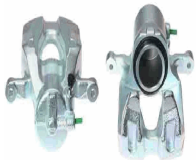

CAL1274RJM

Brake Caliper

ALFA ROMEO TONALE (965_)
FIAT 500X
JEEP COMPASS (MP)
JEEP RENEGADE Fuoristrada chiuso
JEEP RENEGADE Fuoristrada chiuso (BU)
JEEP RENEGADE VAN (BU, B1)

OE

50573886
51934204
52016579
52028963
52071152
52094021

Brake Caliper Type: Caliper (1 piston)
Brake Disc Thickness [mm]: 28
Brake System: MANDO
Diameter [mm]: 60
Fitting Position: Front Axle Right
Fitting Position: in front of axle
Paired article numbers: CAL1274LJM