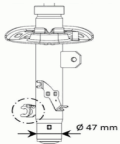

MQ-60039

Shock Absorber

CITROEN C3 Cassone / coda spiovente (SC_)
CITROEN C3 II
CITROEN DS3

OE

5208F7
5208K3
9801736180

Fitting Position: Front Axle Right
Paired article numbers: MA-60040
Paired article numbers: MJ60040
Paired article numbers: MM-60040
Shock Absorber Design: Damper with Rebound Spring
Shock Absorber Design: Suspension Strut
Shock Absorber Mounting Type: Top pin
Shock Absorber System: Twin-Tube
Shock Absorber Type: Gas Pressure