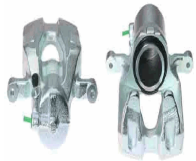

Brake Caliper Type: Caliper (2 pistons)
Brake Disc Thickness [mm]: 24
Brake System: BENDIX
Diameter [mm]: 45
Fitting Position: behind the axle
Fitting Position: Front Axle Right
Paired article numbers: CAL1239LJM

CAL1242LJM

Brake Caliper

NISSAN ALMERA II (N16)
NISSAN ALMERA II Hatchback (N16)
NISSAN PRIMERA (P11)
NISSAN PRIMERA Hatchback (P11)

OE
410112F021
410114M510
410114M51A

Brake Caliper Type: Caliper (1 piston)
Brake Disc Thickness [mm]: 22
Brake System: LUCAS
Diameter [mm]: 57
Fitting Position: Front Axle Left
Fitting Position: in front of axle
Paired article numbers: CAL1242RJM

Brake system

CAL1242RJM

Brake Caliper

NISSAN ALMERA II (N16)
NISSAN ALMERA II Hatchback (N16)
NISSAN PRIMERA (P11)
NISSAN PRIMERA Hatchback (P11)

OE

410012F021
410014M510
410014M51A

Brake Caliper Type: Caliper (1 piston)
Brake Disc Thickness [mm]: 22
Brake System: LUCAS
Diameter [mm]: 57
Fitting Position: Front Axle Right
Fitting Position: in front of axle
Paired article numbers: CAL1242LJM

CAL1274LJM

Brake Caliper

ALFA ROMEO TONALE (965_)
FIAT 500X
JEEP COMPASS (MP)
JEEP RENEGADE Fuoristrada chiuso
JEEP RENEGADE Fuoristrada chiuso (BU)
JEEP RENEGADE VAN (BU, B1)

OE

50573885
51934203
52016577
52028962
52071151
52094020