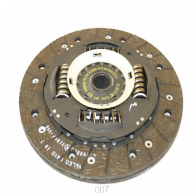

80007 Clutch Disc

TATA (TELCO) SAFARI (42_FD)
TATA (TELCO) XENON Pick-up

OE

272425200145

Centering Diameter [mm]: 26
Diameter [mm]: 240
Hub Profile: 34
Inner Diameter [mm]: 170
Number of Teeth: 23