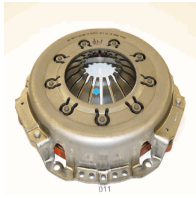

Clutch

70011

Clutch Pressure Plate

TATA (TELCO) SAFARI (42_FD)
TATA (TELCO) XENON Pick-up

OE
272425400121

Diameter [mm]: 240
Fitted Diameter [mm]: 290
Inner Diameter [mm]: 168

70014