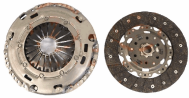

Clutch

920228

Clutch Kit

MG MG ZS Fuoristrada chiuso

OE
10169358
10403695
S24113123

Centering Diameter [mm]: 20
Diameter [mm]: 227
Number of Parts [parts]: 3
Number of Teeth: 24

Cooling System

380347