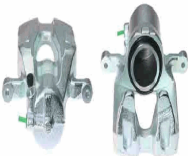

Brake Caliper Type: Caliper (2 pistons)
Brake Disc Thickness [mm]: 24
Brake System: BENDIX
Diameter [mm]: 45
Fitting Position: behind the axle
Fitting Position: Front Axle Right
Paired article numbers: CAL1239LJM

CAL1242LJM

Brake Caliper

NISSAN ALMERA II (N16)
NISSAN ALMERA II Hatchback (N16)
NISSAN PRIMERA (P11)
NISSAN PRIMERA Hatchback (P11)

OE
410112F021
410114M510
410114M51A

Brake Caliper Type: Caliper (1 piston)
Brake Disc Thickness [mm]: 22
Brake System: LUCAS
Diameter [mm]: 57
Fitting Position: Front Axle Left
Fitting Position: in front of axle
Paired article numbers: CAL1242RJM

CAL1242RJM

Brake Caliper

NISSAN ALMERA II (N16)
NISSAN ALMERA II Hatchback (N16)
NISSAN PRIMERA (P11)
NISSAN PRIMERA Hatchback (P11)

OE
410012F021
410014M510
410014M51A

Brake Caliper Type: Caliper (1 piston)
Brake Disc Thickness [mm]: 22
Brake System: LUCAS
Diameter [mm]: 57
Fitting Position: Front Axle Right
Fitting Position: in front of axle
Paired article numbers: CAL1242LJM

CAL1274LJM

Brake Caliper

ALFA ROMEO TONALE (965_)
FIAT 500X
JEEP COMPASS (MP)
JEEP RENEGADE Fuoristrada chiuso
JEEP RENEGADE Fuoristrada chiuso (BU)
JEEP RENEGADE VAN (BU, B1)

OE
50573886
51934203
52016577
52028962
52071151
52094020