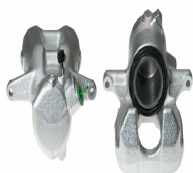

OE
7H8615424

Brake Caliper Type: Caliper (1 piston)
Brake Disc Thickness [mm]: 22
Brake System: ATE
Diameter [mm]: 44
Fitting Position: behind the axle
Fitting Position: Rear Axle Right
Paired article numbers: CAL1194LJM

CAL1226LJM

Brake Caliper

PEUGEOT 407 (6D_)
PEUGEOT 407 SW (6E_)
PEUGEOT 407 SW Cassone / Furgonato /
Promiscuo (6E_)

OE
4401G0
4401H2

Brake Caliper Type: Caliper (1 piston)
Brake Disc Thickness [mm]: 26
Brake System: TRW
Diameter [mm]: 57
Fitting Position: Front Axle Left
Fitting Position: in front of axle
Paired article numbers: CAL1226RJM

CAL1226RJM

Brake Caliper

PEUGEOT 407 (6D_)
PEUGEOT 407 SW (6E_)
PEUGEOT 407 SW Cassone / Furgonato /
Promiscuo (6E_)

OE
4401G1
4401H3

Brake Caliper Type: Caliper (1 piston)
Brake Disc Thickness [mm]: 26
Brake System: TRW
Diameter [mm]: 57
Fitting Position: Front Axle Right
Fitting Position: in front of axle
Paired article numbers: CAL1226LJM