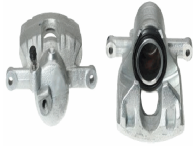

CAL1353LJM

Brake Caliper

BMW Z4 (E89)

OE

34206786057

Brake Disc Thickness [mm]: 20
 Brake System: TRW
 Diameter [mm]: 42
 Fitting Position: behind the axle
 Fitting Position: Rear Axle Left
 Paired article numbers: CAL1353RJM
 Supplementary Article/Supplementary Info: with electric motor

CAL1353RJM

Brake Caliper

BMW Z4 (E89)

OE

34206786058

Brake Disc Thickness [mm]: 20
 Brake System: TRW
 Diameter [mm]: 42
 Fitting Position: behind the axle
 Fitting Position: Rear Axle Right
 Paired article numbers: CAL1353LJM
 Supplementary Article/Supplementary Info: with electric motor

Brake system

CAL1424LJM

Brake Caliper

SKODA FABIA
SKODA FABIA Combi
SKODA FABIA II Praktik (545)
VW POLO Tre volumi

OE
6RF615123

Brake Caliper Type: Caliper (1 piston)
Brake Disc Thickness [mm]: 22
Brake System: TRW
Diameter [mm]: 54
Fitting Position: Front Axle Left
Fitting Position: in front of axle
Paired article numbers: CAL1424RJM