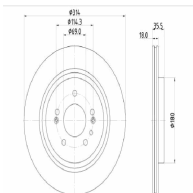

61H31C

Brake Disc

HYUNDAI SANTA FÉ IV (TM)
HYUNDAI SANTA FÉ IV Cassone/SUV (TM)

OE
58411S1500
58411S1700

Brake Disc Thickness [mm]: 18
Brake Disc Type: Internally Vented
Centering Diameter [mm]: 69
Fitting Position: Front Axle
Height [mm]: 35,5
Hole Arrangement / Number: 05/07
Inner Diameter [mm]: 167
Minimum Thickness [mm]: 16
Number of Bores: 5
Number of mounting bores: 2
Outer Diameter [mm]: 314
Pitch Circle [mm]: 114,3
Surface: Coated
Wheel Bolt Bore [mm]: 12,5