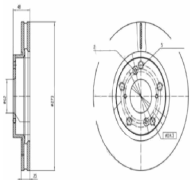

DI0181JM

Brake Disc

BYD DOLPHIN

OE
1432904800
EM2EU-3501011S

Brake Disc Thickness [mm]: 25
Brake Disc Type: Vented
Centering Diameter [mm]: 62
Fitting Position: Front Axle
Height [mm]: 48
Minimum Thickness [mm]: 23
Number of Bores: 5
Number of mounting bores: 2
Outer Diameter [mm]: 273
Pitch Circle [mm]: 114
Surface: Painted