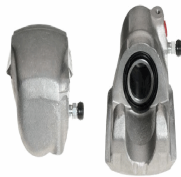

Brake system

CAL1536RJM

Brake Caliper

FIAT 127
FIAT 127 Panorama

OE
790329

Brake Caliper Type: Caliper (1 piston)
Brake Disc Thickness [mm]: 10
Diameter [mm]: 48
Fitting Position: Front Axle Right
Fitting Position: in front of axle
Paired article numbers: CAL1536LJM

CAL1592LJM

Brake Caliper

FSO POLONEZ I
FSO POLONEZ II
FSO POLONEZ III

OE
4239314
4395658

Brake Caliper Type: Caliper (1 piston)
Brake Disc Thickness [mm]: 10
Diameter [mm]: 48
Fitting Position: behind the axle
Fitting Position: Front Axle Left
Paired article numbers: CAL1592RJM