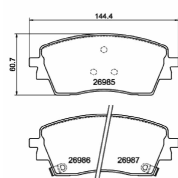

PAH41JM

Brake Pad Set, disc brake

HYUNDAI KONA (SX2)

OE
58101BEA15

Fitting Position: Front Axle
Height [mm]: 60,7
Thickness [mm]: 18,2
Wear Warning Contact: With acoustic wear
warning
Width [mm]: 144,4
WVA Number: 26985
WVA Number: 26986
WVA Number: 26987