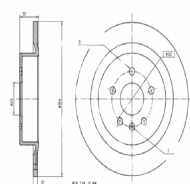

DP0162JM

Brake Disc

AIWAYS U5
 AIWAYS U6

OE
 861598003

Brake Disc Thickness [mm]: 12
 Brake Disc Type: Solid
 Centering Diameter [mm]: 65
 Fitting Position: Rear Axle
 Height [mm]: 52
 Minimum Thickness [mm]: 10
 Number of Bores: 5
 Number of mounting bores: 1
 Outer Diameter [mm]: 314
 Pitch Circle [mm]: 112
 Surface: Painted