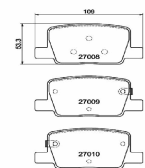

PP0333JM

Brake Pad Set, disc brake

VOLVO EX30 (416)

OE
80011409

Fitting Position: Rear Axle
Height [mm]: 53,3
Thickness [mm]: 18,8
Wear Warning Contact: With acoustic wear warning
Width [mm]: 109
WVA Number: 27008
WVA Number: 27009
WVA Number: 27010