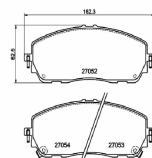

PA2043JM

Brake Pad Set, disc brake

TOYOTA C-HR (_X2_, _H2_)

OE
04465F4050

Fitting Position: Front Axle
Height [mm]: 62,5
Thickness [mm]: 19
Wear Warning Contact: With acoustic wear
warning
Width [mm]: 162,3
WVA Number: 27052
WVA Number: 27053
WVA Number: 27054