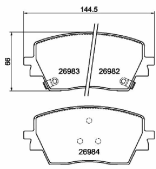

Brake system

PAH42JM

Brake Pad Set, disc brake

HYUNDAI KONA (SX2)

OE
58101BEA25

Fitting Position: Front Axle
Height [mm]: 66
Thickness [mm]: 18
Wear Warning Contact: With acoustic wear warning
Width [mm]: 144,5
WVA Number: 26982
WVA Number: 26983
WVA Number: 26984