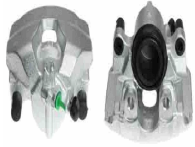

Brake system

CAL1094RJM

Brake Caliper

FORD FOCUS III
FORD FOCUS III Turnier
FORD KUGA II (DM2)
FORD KUGA II Van
FORD TOURNEO CONNECT / GRAND TOURNEO
CONNECT Kombi

OE
1756682
1779720
1825213
1835113
2351157
BV612B294AB

Brake Caliper Type: Caliper (1 piston)
Brake Disc Thickness [mm]: 25
Diameter [mm]: 57
Fitting Position: Front Axle Right
Fitting Position: in front of axle
Paired article numbers: CAL1094LJM