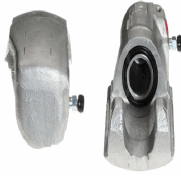

Brake system

CAL1536RJM

Brake Caliper

FIAT 127
FIAT 127 Panorama

OE
790329

Brake Caliper Type: Caliper (1 piston)
Brake Disc Thickness [mm]: 10
Diameter [mm]: 48
Fitting Position: Front Axle Right
Fitting Position: in front of axle
Paired article numbers: CAL1536LJM