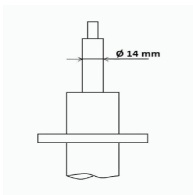

MQ-90064

Shock Absorber

AUDI A4 (8W2, B9)
AUDI A4 Avant (8W5, B9)
AUDI A5
AUDI A5 Cabriolet
AUDI A5 Sportback (F5A)

OE

8W0413031AA
8W0413031AB
8W0413031AJ
8W0413031AK
8W0413031AL
8W0413031T

Fitting Position: Front Axle
Piston Rod Diameter [mm]: 14
Shock Absorber Design: Spring-bearing Damper
Shock Absorber Mounting Type: Top pin
Shock Absorber System: Twin-Tube
Shock Absorber Type: Gas Pressure