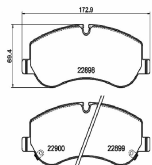

Brake system

PA0168JM

Brake Pad Set, disc brake

MAXUS (SAIC MOTOR) DELIVER 7 Furgone
MAXUS (SAIC MOTOR) DELIVER 9 Furgonato
MAXUS (SAIC MOTOR) DELIVER 9 Pianale
piatto/Telaio
MAXUS (SAIC MOTOR) eDELIVER 3 Furgonato
MAXUS (SAIC MOTOR) eDELIVER 7 Furgone

OE
C00212539

Fitting Position: Front Axle
Height [mm]: 69,4
Thickness [mm]: 17,4
Wear Warning Contact: With integrated wear
warning contact
Width [mm]: 172,9
WVA Number: 22898
WVA Number: 22899
WVA Number: 22900