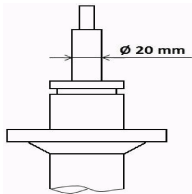

MQ-90070

Shock Absorber

SEAT Mii (KF1_)
SKODA E-CITIGO (NE1)
VW LOAD UP
VW UP

OE

12E413031C
12E413031D
1S0413031F
1S0413031K
1S0413031L

Diameter [mm]: 20
Fitting Position: Front Axle
Shock Absorber Design: Suspension Strut
Shock Absorber Mounting Type: Top pin
Shock Absorber System: Twin-Tube
Shock Absorber Type: Gas Pressure