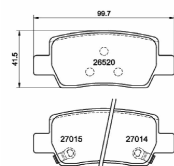

OE
0446604010
0446657010
0446660190

Brake System: Advics
Height [mm]: 47,5
Thickness [mm]: 15,6
Wear Warning Contact: Not prepared for wear indicator
Width [mm]: 142,5
WVA Number: 26831

PPH20JM

Brake Pad Set, disc brake