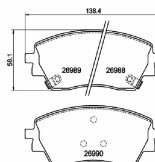

PAH40JM

Brake Pad Set, disc brake

HYUNDAI KONA (SX2)

OE
58101BEA05

Fitting Position: Front Axle
Height [mm]: 58,1
Thickness [mm]: 17,9
Wear Warning Contact: With acoustic wear
warning
Width [mm]: 138,4
WVA Number: 26988
WVA Number: 26989
WVA Number: 26990