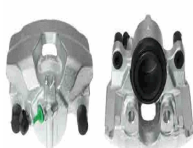

CAL1094LJM

Brake Caliper

FORD FOCUS III
FORD FOCUS III Turnier
FORD KUGA II (DM2)
FORD KUGA II Van
FORD TOURNEO CONNECT / GRAND TOURNEO
CONNECT Kombi

OE

1756683
1779721
1824922
1825214
2351159
BV612B302AB

Brake Caliper Type: Caliper (1 piston)
Brake Disc Thickness [mm]: 25
Diameter [mm]: 57
Fitting Position: Front Axle Left
Fitting Position: in front of axle
Paired article numbers: CAL1094RJM