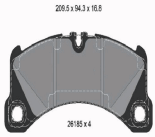

Brake system

509009

Brake Pad Set, disc brake

PORSCHE MACAN
PORSCHE PANAMERA (971)
PORSCHE PANAMERA Sport Turismo (971)

OE

95B698151A
95B698151BA
95B698151G
971698151AA

Brake System: Brembo
Height [mm]: 94,3
Thickness [mm]: 16,8
Wear Warning Contact: Prepared for wear indicator
Width [mm]: 209,5
WVA Number: 26185

509010