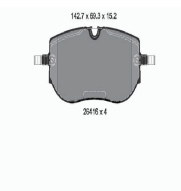

Brake Pad Set, disc brake

AUDI Q4 Sportback (F4N)
AUDI Q4 SUV (F4B)
CUPRA BORN (K11)
SKODA ELROQ (PYL)
SKODA ENYAQ iV Coupe (5AC)
SKODA ENYAQ iV SUV (5AC, 5AZ)

OE

1EA698151A
1EA698151M
1EA698151P

Brake System: CBI
Height [mm]: 69,3
Thickness [mm]: 15,2
Wear Warning Contact: Incl. wear warning contact
Width [mm]: 142,7
WVA Number: 26416