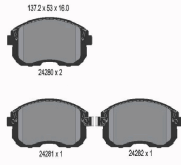

Brake system

50830

Brake Pad Set, disc brake

FIAT SEDICI
NISSAN CUBE (Z12)
SUZUKI SX4 (EY, GY)
SUZUKI SX4 Tre volumi (GY)

OE

41060AU091
5581080J01
5581080J02
5581080J03
5581080J04
5581080J04000

Brake System: Hitachi
Height [mm]: 53
Supplementary Article/Supplementary Info:
With accessories
Thickness [mm]: 16
Wear Warning Contact: With acoustic wear warning
Width [mm]: 137,2
WVA Number: 24280
WVA Number: 24281
WVA Number: 24282

509006