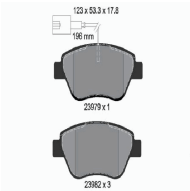

Brake Pad Set, disc brake

CITROEN NEMO Furgonato (AA_)
CITROEN NEMO Station wagon
FIAT 500 (312)
FIAT QUBO (225)
PEUGEOT BIPPER (AA_)
PEUGEOT BIPPER Tepee

OE
1636412880
425406
425407
425496

Brake System: Bosch
Height [mm]: 53,3
Number of Wear Indicators: 1
Thickness [mm]: 17,8
Wear Warning Contact: With integrated wear warning contact
Width [mm]: 122,8
WVA Number: 23979
WVA Number: 23982

500450