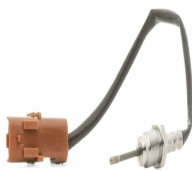

CITROEN BERLINGO (B9)
CITROEN BERLINGO Furgonato (B9)
CITROEN BERLINGO Pianale piatto/Telaio (B9)
CITROEN C2 (JM_)
CITROEN C3 I (FC_)
CITROEN C3 Picasso

OE

00001618A5
00001618LS
13627795044
1618A5
1618LS
7795044

Connector Shape: Square
Exhaust System: For soot filter
For OE number: 7 795 044
For OE number: 96 516181 80
For OE number: 96 878796 80
Number of Poles: 2
Shape: Straight
Supplementary Article/Supplementary Info 2:
with cable