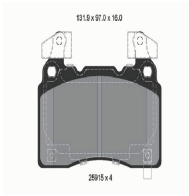

Brake system

500165

Brake Pad Set, disc brake

CADILLAC CTS
OPEL INSIGNIA B Country Tourer (Z18)
OPEL INSIGNIA Grand Sport
OPEL INSIGNIA Sports Tourer
TESLA MODEL S

OE
22976409
3510H01ED1
3510H01ED10001
600642900B
84732488
92291022

Brake System: Brembo
Height [mm]: 97
Thickness [mm]: 16
Wear Warning Contact: With acoustic wear warning
Width [mm]: 131,9
WVA Number: 25915

500166

Brake Pad Set, disc brake