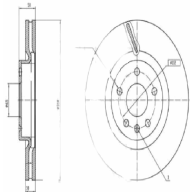

Brake Disc

ALWAYS U5
ALWAYS U6

OE

861598002

Brake Disc Thickness [mm]: 30
Brake Disc Type: Vented
Centering Diameter [mm]: 65
Fitting Position: Front Axle
Height [mm]: 50
Minimum Thickness [mm]: 28
Number of Bores: 5
Number of mounting bores: 1
Outer Diameter [mm]: 314
Pitch Circle [mm]: 112
Surface: Painted

600180C