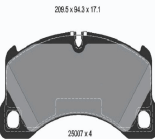

Brake Pad Set, disc brake

PORSCHE CAYENNE (9YA)
PORSCHE CAYENNE Coupe (9YB)
PORSCHE MACAN
PORSCHE MACAN (XAB)

OE

95B698151AC
95B698151AR
971698151AS
9Y0698151AB
9Y0698151AS
9Y0698151Q

Brake System: Brembo
Height [mm]: 94,3
Thickness [mm]: 17,1
Wear Warning Contact: Prepared for wear indicator
Width [mm]: 209,5
WVA Number: 25007

50H38