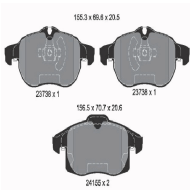

Brake Pad Set, disc brake

OPEL SIGNUM
OPEL VECTRA C
OPEL VECTRA C GTS
OPEL VECTRA C Station wagon
SAAB 9-3 (YS3F)
SAAB 9-3 Cabriolet (YS3F)

OE
128417745
1605095
1605137
93185752
93188112

Brake System: Teves
Height 1 [mm]: 69,6
Height 2 [mm]: 70,7
Thickness [mm]: 20,6
Wear Warning Contact: Prepared for wear indicator
Width 1 [mm]: 155,1
Width 2 [mm]: 156,3
WVA Number: 23738
WVA Number: 24155