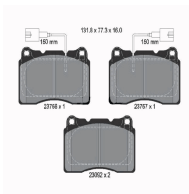

ALFA ROMEO GIULIETTA (940)
ALFA ROMEO GIULIETTA Furgonato (940_)

OE
77366389

Brake System: Brembo
Fitting Position: Front Axle
Height [mm]: 77,3
Number of Wear Indicators: 2
Sensor Length [mm]: 150
Thickness [mm]: 16
Wear Warning Contact: With integrated wear warning contact
Width [mm]: 131,8
WVA Number: 23092
WVA Number: 23756
WVA Number: 23757

500294

Brake Pad Set, disc brake