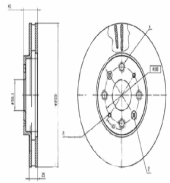

Brake Disc

BYD DOLPHIN

OE

1432904700
EM2EY-3501011S

Brake Disc Thickness [mm]: 25
Brake Disc Type: Vented
Centering Diameter [mm]: 55
Fitting Position: Front Axle
Height [mm]: 41
Minimum Thickness [mm]: 23
Number of Bores: 4
Number of mounting bores: 2
Outer Diameter [mm]: 255
Pitch Circle [mm]: 100
Surface: Painted

610163C