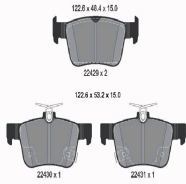

Brake system

51422

Brake Pad Set, disc brake

HONDA CIVIC X 2 volumi /Coda spiovente (FC_, FK)
HONDA CIVIC X Tre volumi (FC_)
HONDA CIVIC XI Tre volumi (FE)
HONDA e (ZC7_)

OE

3502110XKU00A
3502110XKU0PA
3502110XKZ1DA
3502140BKZ1DA
43022T60A01
43022TBAA02

Brake System: Teves
Height 1 [mm]: 48,3
Height 2 [mm]: 53,2
Number of Wear Indicators: 2
Thickness [mm]: 15
Wear Warning Contact: With acoustic wear warning
Width [mm]: 122,6
WVA Number: 22429
WVA Number: 22430
WVA Number: 22431

51H19