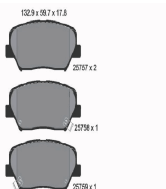

Brake Pad Set, disc brake

HYUNDAI SANTA FÉ II (CM)
HYUNDAI SANTA FÉ II Cassone/SUV (CM)

OE

581010WA10
581011UA11
58101M5A00

Brake System: Mando
Height [mm]: 59,7
Number of Wear Indicators: 2
Thickness [mm]: 17,8
Wear Warning Contact: With acoustic wear warning
Width [mm]: 132,9
WVA Number: 25757
WVA Number: 25758
WVA Number: 25759

50L24