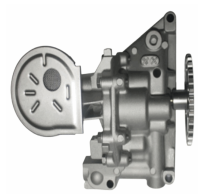

15700044

Oil Pump

CITROEN AX (ZA-...)
CITROEN BX (XB-...)
CITROEN SAXO (S0, S1)
CITROEN XSARA (N1)
CITROEN XSARA Break (N2)
CITROEN XSARA Coupe (N0)

OE

100169

For OE number: 100169