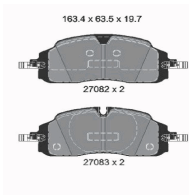

FORD TOURNEO CUSTOM V710 Autobus (NXN)
FORD TRANSIT CUSTOM V710 Autobus
FORD TRANSIT CUSTOM V710 Furgonato (NRN)

OE
2775877
KTPZ312K021AC

Height [mm]: 63,5
Thickness [mm]: 19,7
Width [mm]: 163,4
WVA Number: 27082
WVA Number: 27083

500293

Brake Pad Set, disc brake