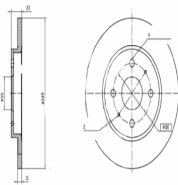

Brake Disc

BYD DOLPHIN

OE

1432902600
EM2EY-3502111S

Brake Disc Thickness [mm]: 11
Brake Disc Type: Solid
Centering Diameter [mm]: 55
Fitting Position: Rear Axle
Height [mm]: 28
Minimum Thickness [mm]: 9
Number of Bores: 4
Number of mounting bores: 2
Outer Diameter [mm]: 249
Pitch Circle [mm]: 100
Surface: Painted

610167C