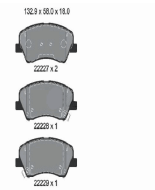

Brake Pad Set, disc brake

HYUNDAI BAYON (BC3)
HYUNDAI i20 III (BC3, BI3)
KIA RIO III Tre volumi (UB)
KIA RIO IV (YB)
KIA RIO IV Hatchback Van (YB, SC, FB)
KIA STONIC (YB)

OE

58101H8A50
58101H8A53
58101H8A55
58101H8A58
58101Q0A00

Brake System: Akebono
Height [mm]: 58
Thickness [mm]: 18
Wear Warning Contact: Incl. wear warning contact
Width [mm]: 132,7
WVA Number: 22227
WVA Number: 22228
WVA Number: 22229

50H39