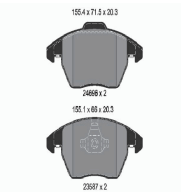

Brake Pad Set, disc brake

AUDI A1 (8X1, 8XF)
AUDI A1 Sportback (8XA, 8XK)
SEAT IBIZA V (6J5, 6P5)
SEAT IBIZA V SPORTCOUPE (6J1, 6P1)
SEAT IBIZA V ST (6J8, 6P8)
VW POLO (6R, 6C)

OE

8X0698151

Brake System: Teves
Height 1 [mm]: 71,5
Height 2 [mm]: 66
Thickness [mm]: 20,3
Wear Warning Contact: Not prepared for wear indicator
Width [mm]: 155,1
WVA Number: 23587
WVA Number: 24696

509008