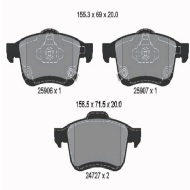

### Brake Pad Set, disc brake

FIAT 500L

**OE**  
77366915

Brake System: Teves  
Height 1 [mm]: 69  
Height 2 [mm]: 71,5  
Number of Wear Indicators: 2  
Thickness [mm]: 20  
Wear Warning Contact: With acoustic wear warning  
Width 1 [mm]: 155,3  
Width 2 [mm]: 156,5  
WVA Number: 24727  
WVA Number: 24907  
WVA Number: 25906