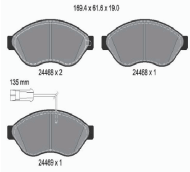

Brake system

500295

Brake Pad Set, disc brake

FIAT DUCATO Autobus (250)
FIAT DUCATO Furgonato (250)
FIAT DUCATO Pianale piatto/Telaio (250)

OE
77369119

Brake System: Brembo
Height [mm]: 61,6
Number of Wear Indicators: 1
Supplementary Article/Supplementary Info:
With accessories
Thickness [mm]: 19
Wear Warning Contact: Incl. wear warning contact
Width [mm]: 169,3
WVA Number: 24468
WVA Number: 24469

500296