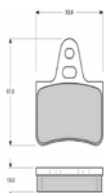

PP0624JM

Brake Pad Set, disc brake

CITROEN AXEL
CITROEN GS
CITROEN GS Break

OE

95574308
95574309
95611066
95650996
GX2510804B
GX2526802A

Brake System: CITROEN
Fitting Position: Rear Axle
For OE number: 95611066
Height [mm]: 60
Length [mm]: 54,9
Thickness [mm]: 12
WVA Number: 20297