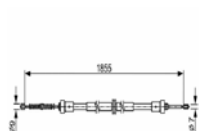

RENAULT TWINGO III
SMART FORFOUR 2 volumi /Coda spiovente
(453)

OE
364026255R
4534200185

Fitting Position: Left
Fitting Position: Right
Length 1/ Length 2 [mm]: 1855/755
Section: Rear Section

CAL611LJM

Brake Caliper