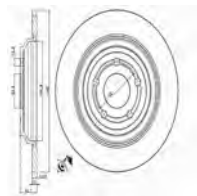

DP0336JM

Brake Disc

FORD FOCUS III
FORD FOCUS III Cassone / coda spiovente
FORD FOCUS III Tre volumi
FORD FOCUS III Turnier
FORD FOCUS III Van
FORD FOCUS IV

OE
2210993
JX61-2A315-BEA

Brake Disc Thickness [mm]: 11
Brake Disc Type: Solid
Centering Diameter [mm]: 63,5
For OE number: 2210993
Height [mm]: 40,6
Hole Arrangement / Number: 05/05
Inner Diameter [mm]: 185,5
Minimum Thickness [mm]: 9
Outer Diameter [mm]: 302
Pitch Circle [mm]: 108
Supplementary Article/Supplementary Info 2:
Without wheel bearing
Supplementary Article/Supplementary Info 2:
Without wheel hub
Supplementary Article/Supplementary Info 2:
Without wheel studs
Surface: Coated
Wheel Bolt Bore [mm]: 13,6