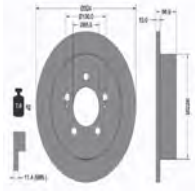

Brake system

DPS09JM

Brake Disc

SSANGYONG MUSSO GRAND
SSANGYONG REXTON SPORTS

OE
4840138000

Brake Disc Thickness [mm]: 13
Brake Disc Type: Solid
Centering Diameter [mm]: 85
Fitting Position: Rear Axle
For OE number: 4840138000
Height [mm]: 66,9
Inner Diameter [mm]: 210
Minimum Thickness [mm]: 11,4
Number of Bores: 5
Number of mounting bores: 2
Outer Diameter [mm]: 324
Pitch Circle [mm]: 130
Supplementary Article/Supplementary Info 2:
Without wheel bearing
Supplementary Article/Supplementary Info 2:
Without wheel hub
Supplementary Article/Supplementary Info 2:
Without wheel studs
Surface: Coated
Wheel Bolt Bore [mm]: 17,3

PA0152JM