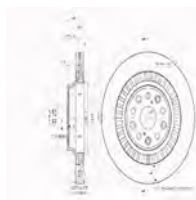

DI2060KITJM

Brake Disc

LEXUS LC
LEXUS LC Cabriolet (_Z10_)
LEXUS LS (_F5_)

OE

4243111020
4243211010

Brake Disc Thickness [mm]: 30
Brake Disc Type: Vented
Centering Diameter [mm]: 62
Fitting Position: Rear Axle
For OE number: 4243111020
Full Set:
Height 1 [mm]: 66
Outer Diameter [mm]: 359
Surface: Coated
Thickness [mm]: 28