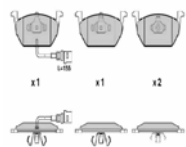

AUDI A3 (8V1)
AUDI A3 Cabriolet (8V7)
AUDI A3 Limousine (8VS)
AUDI A3 Sportback (8VA)
SEAT LEON (5F1)
SEAT LEON SC (5F5)

OE
2Q0698151B

Brake System: Ate - Teves
Brake Type: Disc Brake
Fitting Position: Front Axle
For OE number: 2Q0698151B
Height [mm]: 62,4
Length [mm]: 146,1
Thickness [mm]: 17,4
Wear Warning Contact: Incl. wear warning contact

PA0156JM