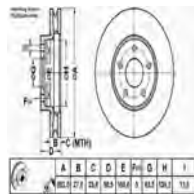

Brake system

DI0367JM

Brake Disc

FORD FOCUS IV
FORD FOCUS IV Tre volumi (HM)
FORD FOCUS IV Turnier (HP)

OE

2208066
2305503
JX611125ACA
JX611125AEA
JX611125AEB

Brake Disc Thickness [mm]: 27
Brake Disc Type: Internally Vented
Centering Diameter [mm]: 63,5
For OE number: 2208066
Height [mm]: 50,3
Hole Arrangement / Number: 05/05
Inner Diameter [mm]: 140
Minimum Thickness [mm]: 25
Outer Diameter [mm]: 282
Pitch Circle [mm]: 108
Supplementary Article/Supplementary Info 2:
Without wheel bearing
Supplementary Article/Supplementary Info 2:
Without wheel hub
Supplementary Article/Supplementary Info 2:
Without wheel studs
Surface: Coated
Wheel Bolt Bore [mm]: 13,6