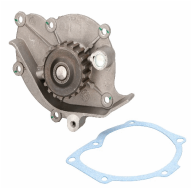

TATA (TELCO) ARIA
TATA (TELCO) XENON Pick-up

OE
278920100102

Number of Teeth: 20
Overall Height [mm]: 99

35-00-037

Water Pump