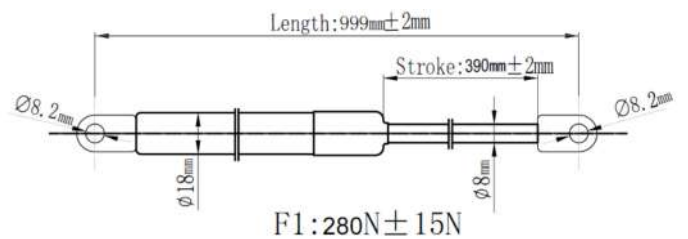

Japanparts	Ashika	Japko
ZS02018	ZSA02018	ZSJ02018

O. E. M.: 60701106