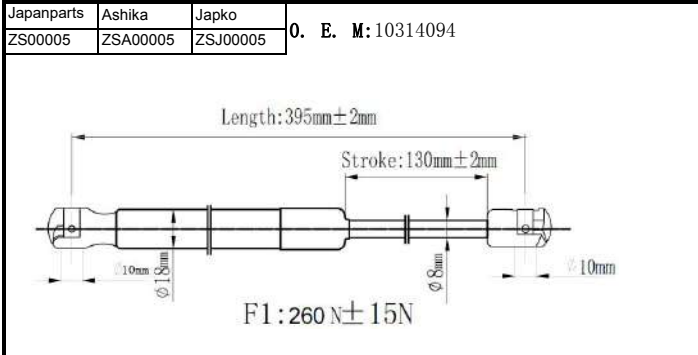

QUALITY TESTED
GAS SPRING AND POWER
LIFTGATE STRUTS
TECNICAL DRAWINGS

Japanparts	Ashika	Japko
ZS00013	ZSA00013	ZSJ00013

O. E. M: 15845091

Japanparts	Ashika	Japko
ZS00014	ZSA00014	ZSJ00014

O. E. M: 15161943