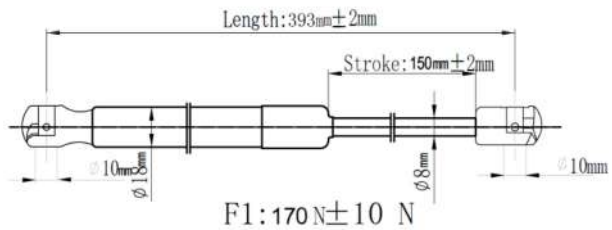

Japanparts	Ashika	Japko
ZS02013	ZSA02013	ZSJ02013

O. E. M.: 60594694