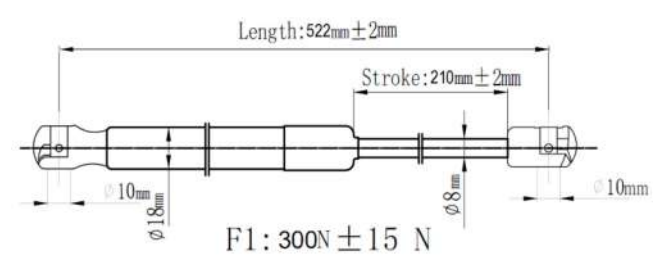

Japanparts	Ashika	Japko
ZS02016	ZSA02016	ZSJ02016

O. E. M.: 60604823