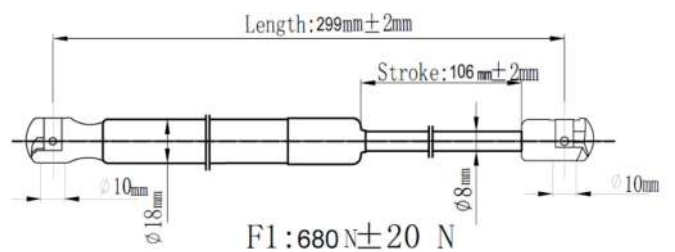

Japanparts	Ashika	Japko
ZS01074	ZSA01074	ZSJ01074

O. E. M.: 51237210727