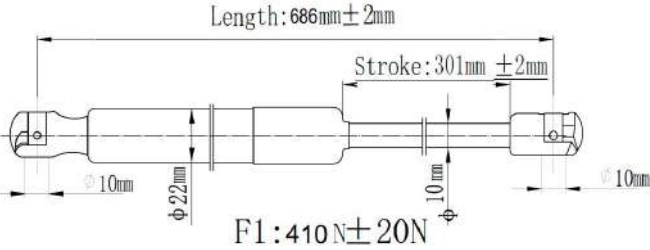

Japanparts	Ashika	Japko
ZS00015	ZSA00015	ZSJ00015

O. E. M: 15029087