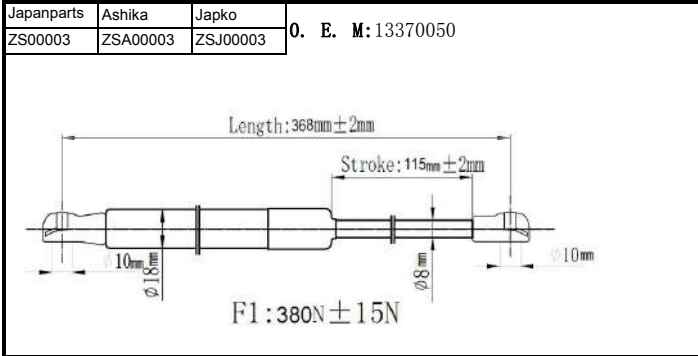

QUALITY TESTED
GAS SPRING AND POWER
LIFTGATE STRUTS
TECNICAL DRAWINGS

Japanparts	Ashika	Japko
ZS00013	ZSA00013	ZSJ00013

O. E. M: 15845091

Japanparts	Ashika	Japko
ZS00014	ZSA00014	ZSJ00014

O. E. M: 15161943