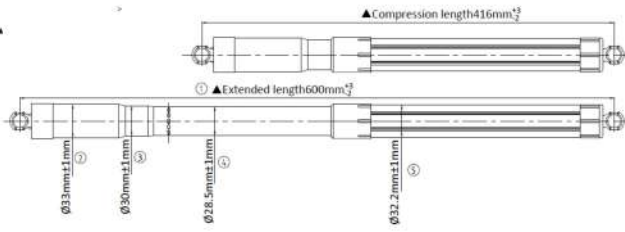

Japanparts	Ashika	Japko
ZY-HY02R	ZA-HY02R	ZJ-HY02R

O. E. M: 81780B8100