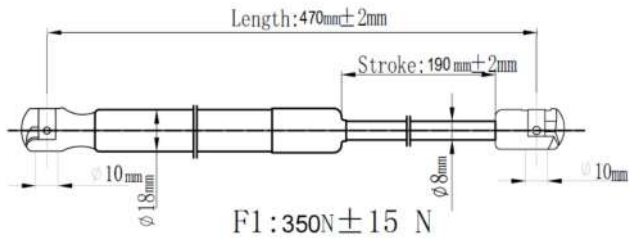

Japanparts	Ashika	Japko
ZS02043	ZSA02043	ZSJ02043

O. E. M: 7774707