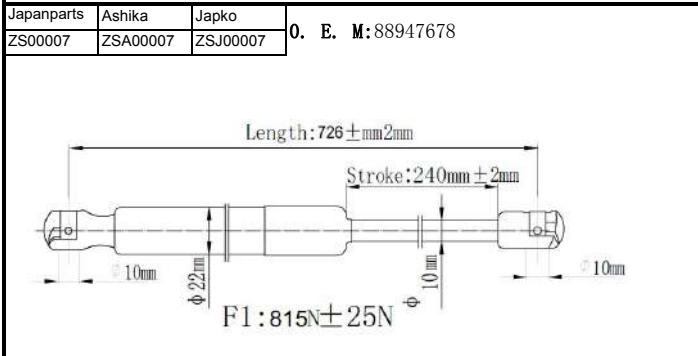

QUALITY TESTED
GAS SPRING AND POWER
LIFTGATE STRUTS
TECNICAL DRAWINGS

Japanparts	Ashika	Japko
ZS00013	ZSA00013	ZSJ00013

O. E. M: 15845091

Japanparts	Ashika	Japko
ZS00014	ZSA00014	ZSJ00014

O. E. M: 15161943