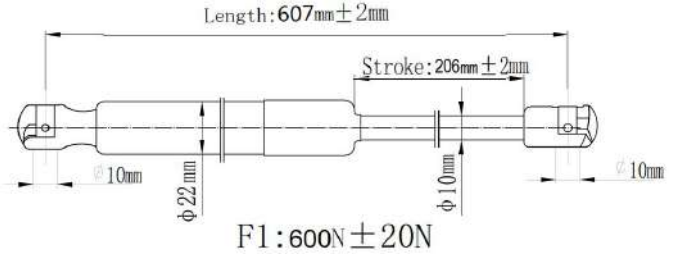

Japanparts	Ashika	Japko
ZS00016	ZSA00016	ZSJ00016

O. E. M: 384300122