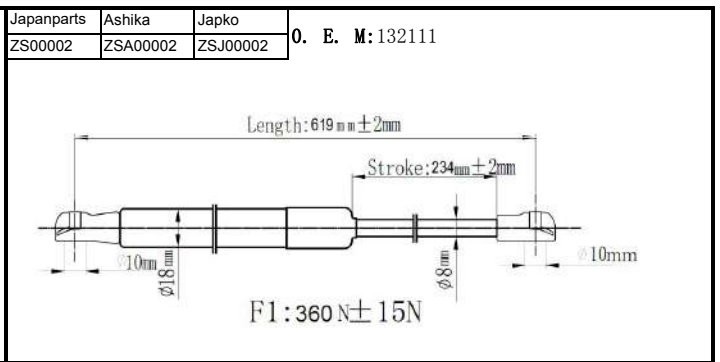

QUALITY TESTED
GAS SPRING AND POWER
LIFTGATE STRUTS
TECNICAL DRAWINGS

Japanparts	Ashika	Japko
ZS00013	ZSA00013	ZSJ00013

O. E. M: 15845091

Japanparts	Ashika	Japko
ZS00014	ZSA00014	ZSJ00014

O. E. M: 15161943