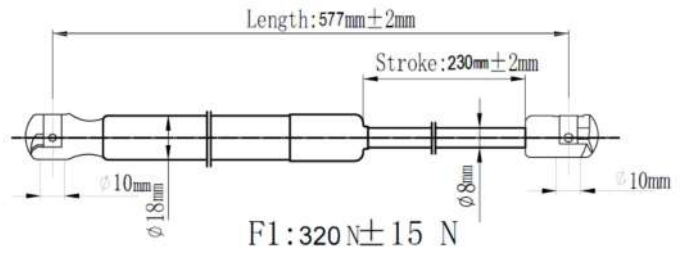

Japanparts	Ashika	Japko
ZS02056	ZSA02056	ZSJ02056

O. E. M.: 1640341