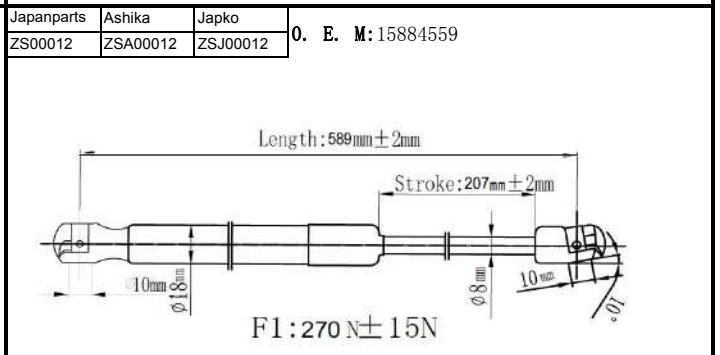

QUALITY TESTED
GAS SPRING AND POWER
LIFTGATE STRUTS
TECNICAL DRAWINGS

Japanparts	Ashika	Japko
ZS00013	ZSA00013	ZSJ00013

O. E. M: 15845091

Japanparts	Ashika	Japko
ZS00014	ZSA00014	ZSJ00014

O. E. M: 15161943