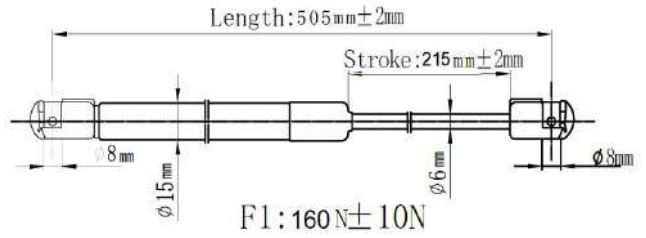

QUALITY TESTED
GAS SPRING AND POWER
LIFTGATE STRUTS
TECNICAL DRAWINGS

Japanparts	Ashika	Japko
ZS00013	ZSA00013	ZSJ00013

O. E. M: 15845091

Japanparts	Ashika	Japko
ZS00014	ZSA00014	ZSJ00014

O. E. M: 15161943