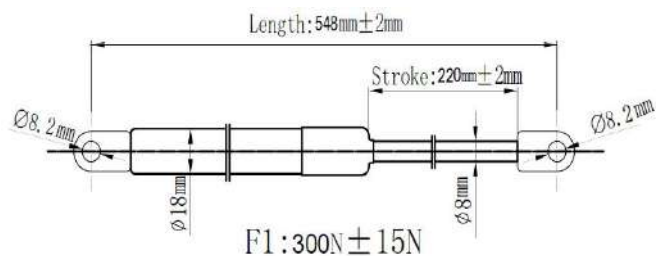

Japanparts	Ashika	Japko
ZS00024	ZSA00024	ZSJ00024

O. E. M: 60592800