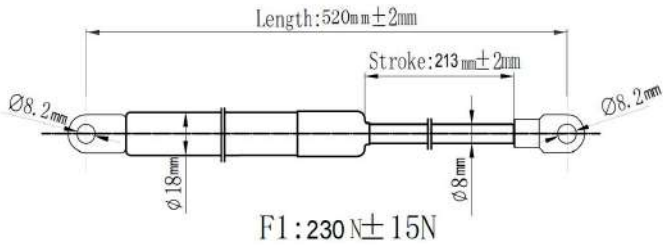

Japanparts	Ashika	Japko	O. E. M.: 53471007
ZS00027	ZSA00027	ZSJ00027