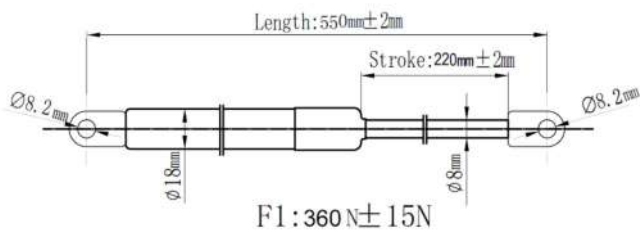

Japanparts	Ashika	Japko
ZS02051	ZSA02051	ZSJ02051

O. E. M: 4297742