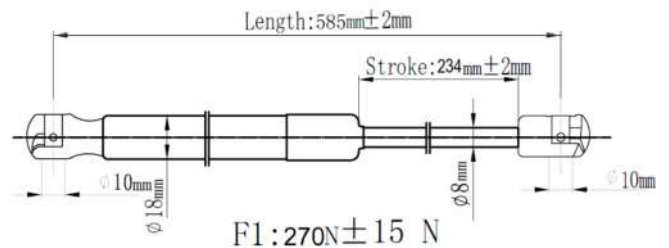

Japanparts	Ashika	Japko
ZS02052	ZSA02052	ZSJ02052

O. E. M: 7587706