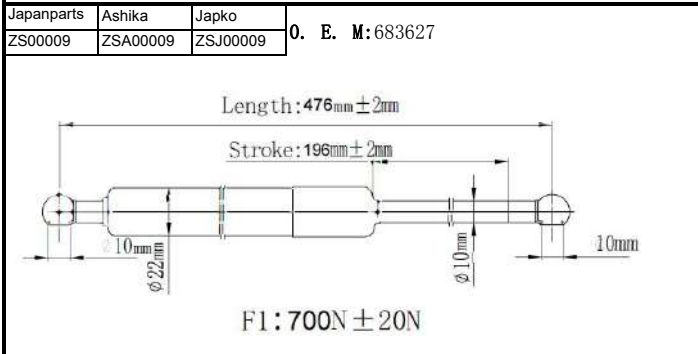

QUALITY TESTED
GAS SPRING AND POWER
LIFTGATE STRUTS
TECNICAL DRAWINGS

Japanparts	Ashika	Japko
ZS00013	ZSA00013	ZSJ00013

O. E. M: 15845091

Japanparts	Ashika	Japko
ZS00014	ZSA00014	ZSJ00014

O. E. M: 15161943