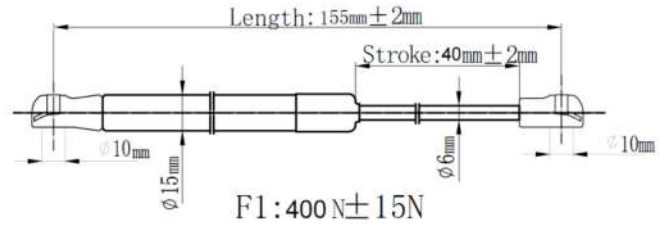

Japanparts	Ashika	Japko
ZS02058	ZSA02058	ZSJ02058

O. E. M.: 46730681