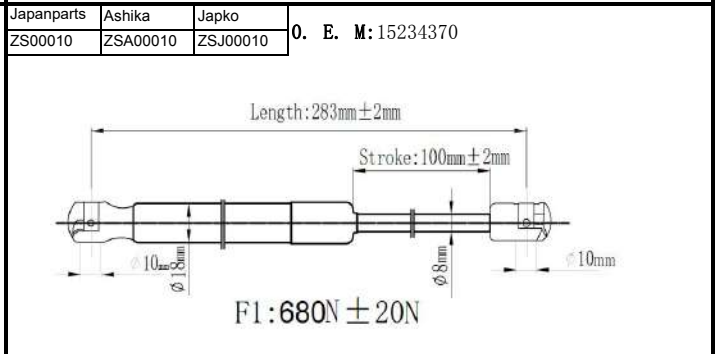

QUALITY TESTED
GAS SPRING AND POWER
LIFTGATE STRUTS
TECNICAL DRAWINGS

Japanparts	Ashika	Japko
ZS00013	ZSA00013	ZSJ00013

O. E. M: 15845091

Japanparts	Ashika	Japko
ZS00014	ZSA00014	ZSJ00014

O. E. M: 15161943