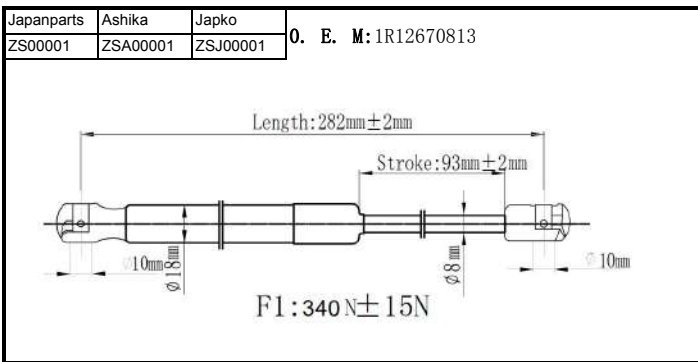

QUALITY TESTED
GAS SPRING AND POWER
LIFTGATE STRUTS
TECNICAL DRAWINGS

Japanparts	Ashika	Japko
ZS00013	ZSA00013	ZSJ00013

O. E. M: 15845091

Japanparts	Ashika	Japko
ZS00014	ZSA00014	ZSJ00014

O. E. M: 15161943