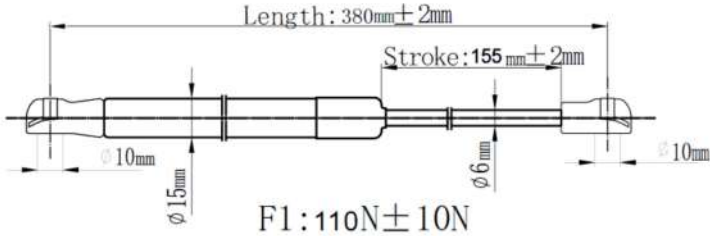

Japanparts	Ashika	Japko
ZS02057	ZSA02057	ZSJ02057

O. E. M.: 46720558