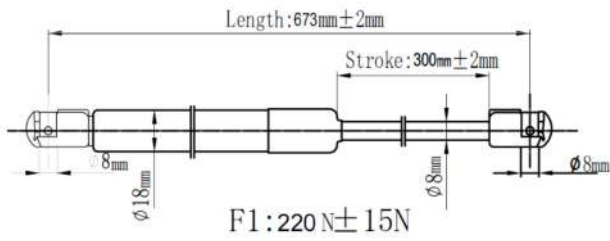

Japanparts	Ashika	Japko
ZS02055	ZSA02055	ZSJ02055

O. E. M.: 46304279