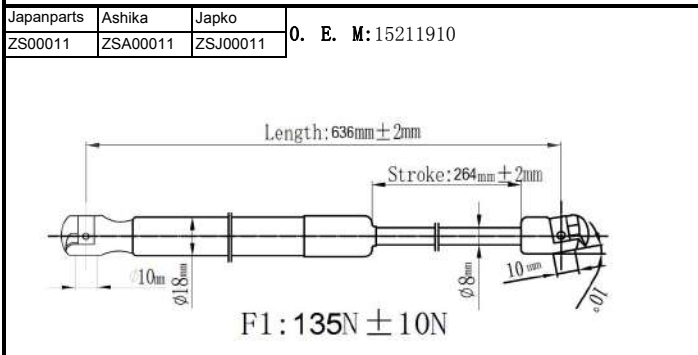

QUALITY TESTED
GAS SPRING AND POWER
LIFTGATE STRUTS
TECNICAL DRAWINGS

Japanparts	Ashika	Japko
ZS00013	ZSA00013	ZSJ00013

O. E. M: 15845091

Japanparts	Ashika	Japko
ZS00014	ZSA00014	ZSJ00014

O. E. M: 15161943