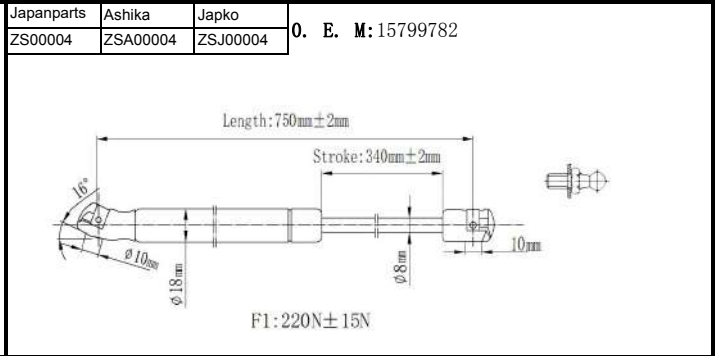

QUALITY TESTED
GAS SPRING AND POWER
LIFTGATE STRUTS
TECNICAL DRAWINGS

Japanparts	Ashika	Japko
ZS00013	ZSA00013	ZSJ00013

O. E. M: 15845091

Japanparts	Ashika	Japko
ZS00014	ZSA00014	ZSJ00014

O. E. M: 15161943