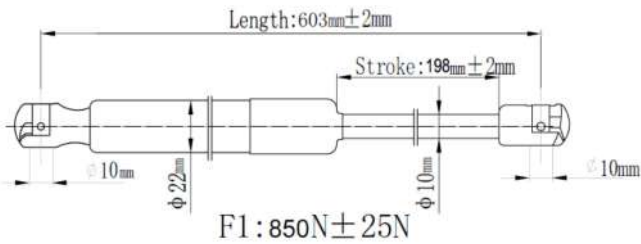

Japanparts	Ashika	Japko
ZS02047	ZSA02047	ZSJ02047

O. E. M: 51716995