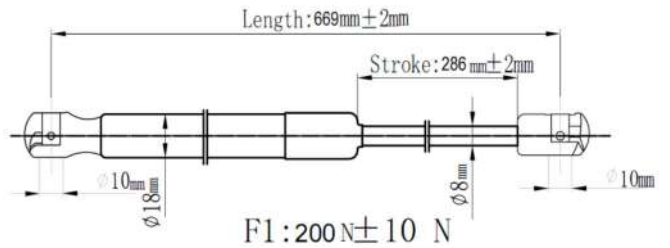

Japanparts	Ashika	Japko
ZS02014	ZSA02014	ZSJ02014

O. E. M.: 60577413