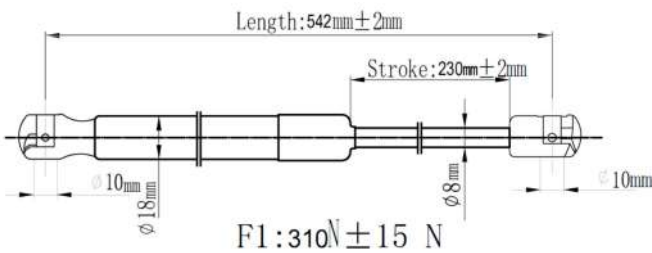

Japanparts	Ashika	Japko
ZS02063	ZSA02063	ZSJ02063

O. E. M.: 5981660