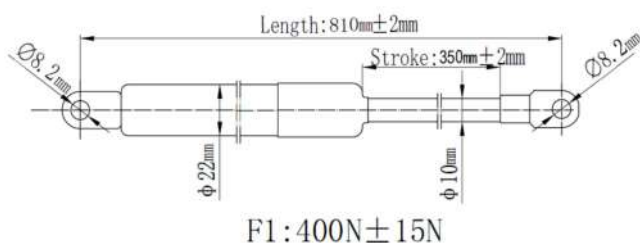

Japanparts	Ashika	Japko
ZS02053	ZSA02053	ZSJ02053

O. E. M: 4424045