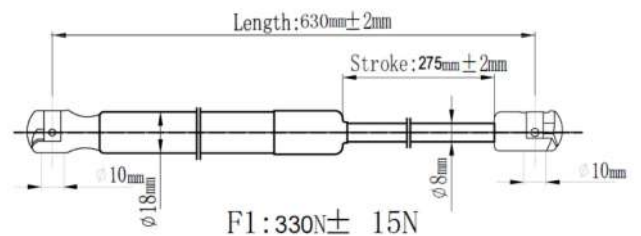

Japanparts	Ashika	Japko
ZS02054	ZSA02054	ZSJ02054

O. E. M: 7606304