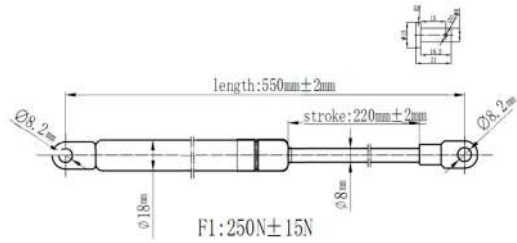

Japanparts	Ashika	Japko
ZS02044	ZSA02044	ZSJ02044

O. E. M: 3966192