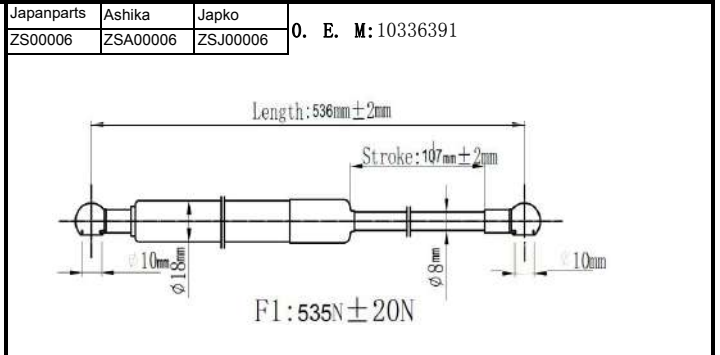

QUALITY TESTED
GAS SPRING AND POWER
LIFTGATE STRUTS
TECNICAL DRAWINGS

Japanparts	Ashika	Japko
ZS00013	ZSA00013	ZSJ00013

O. E. M: 15845091

Japanparts	Ashika	Japko
ZS00014	ZSA00014	ZSJ00014

O. E. M: 15161943