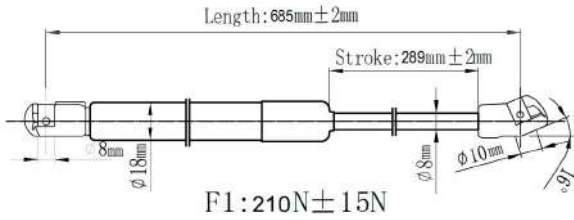

QUALITY TESTED
GAS SPRING AND POWER
LIFTGATE STRUTS
TECNICAL DRAWINGS

Japanparts	Ashika	Japko
ZS00013	ZSA00013	ZSJ00013

O. E. M: 15845091

Japanparts	Ashika	Japko
ZS00014	ZSA00014	ZSJ00014

O. E. M: 15161943