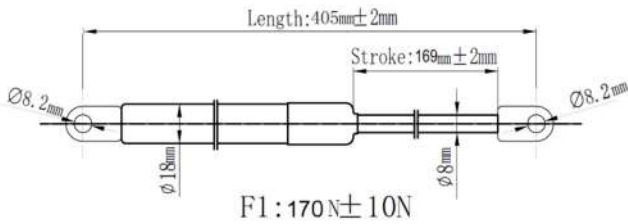

Japanparts	Ashika	Japko
ZS02059	ZSA02059	ZSJ02059

O. E. M.: 47300075