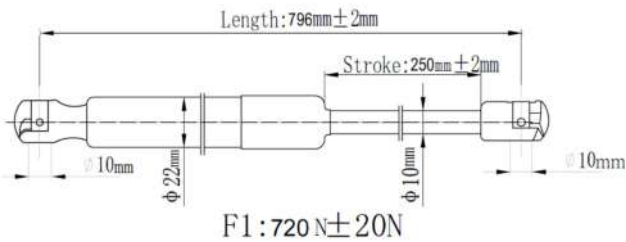

Japanparts	Ashika	Japko
ZS02061	ZSA02061	ZSJ02061

O. E. M.: 51927230