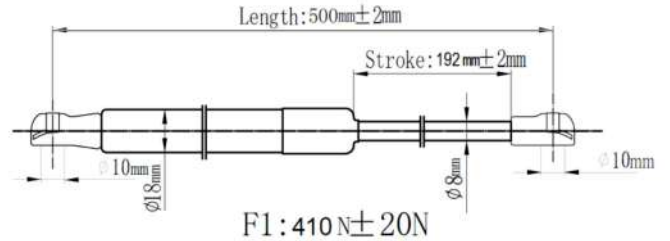

Japanparts	Ashika	Japko
ZS02012	ZSA02012	ZSJ02012

O. E. M.: 50509830