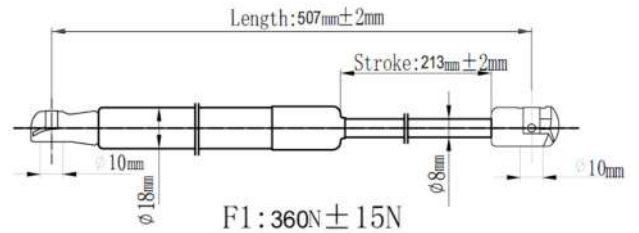

Japanparts	Ashika	Japko
ZS02060	ZSA02060	ZSJ02060

O. E. M.: 51751743