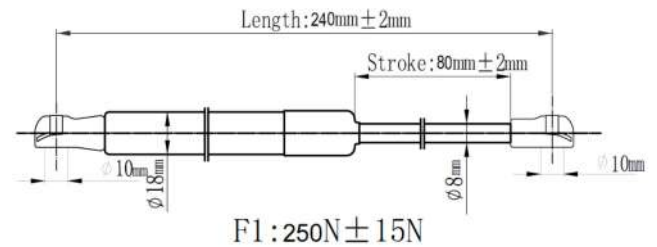

Japanparts	Ashika	Japko
ZS02062	ZSA02062	ZSJ02062

O. E. M.: 46734809