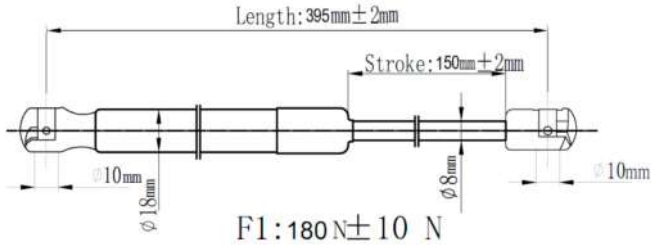

Japanparts	Ashika	Japko
ZS02045	ZSA02045	ZSJ02045

O. E. M: