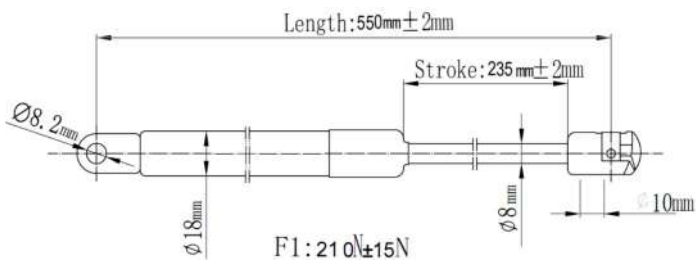

Japanparts	Ashika	Japko
ZS02015	ZSA02015	ZSJ02015

O. E. M.: 60567383