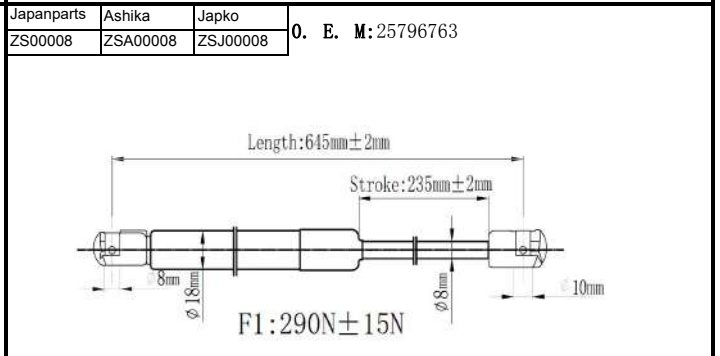

QUALITY TESTED
GAS SPRING AND POWER
LIFTGATE STRUTS
TECNICAL DRAWINGS

Japanparts	Ashika	Japko
ZS00013	ZSA00013	ZSJ00013

O. E. M: 15845091

Japanparts	Ashika	Japko
ZS00014	ZSA00014	ZSJ00014

O. E. M: 15161943