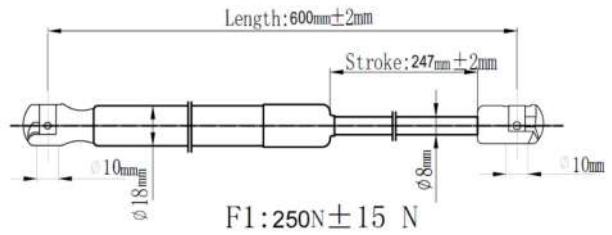

Japanparts	Ashika	Japko
ZS02011	ZSA02011	ZSJ02011

O. E. M.: 60688574