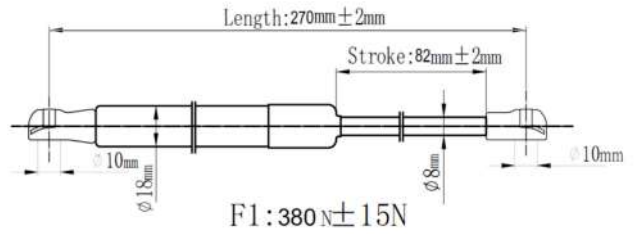

Japanparts	Ashika	Japko
ZS02010	ZSA02010	ZSJ02010

O. E. M.: 60694168