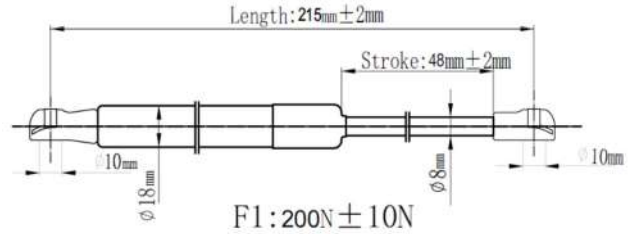

Japanparts	Ashika	Japko
ZS02046	ZSA02046	ZSJ02046

O. E. M: 46400256