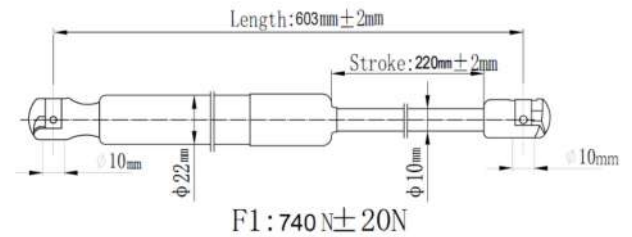

Japanparts	Ashika	Japko
ZS02048	ZSA02048	ZSJ02048

O. E. M: 46762434