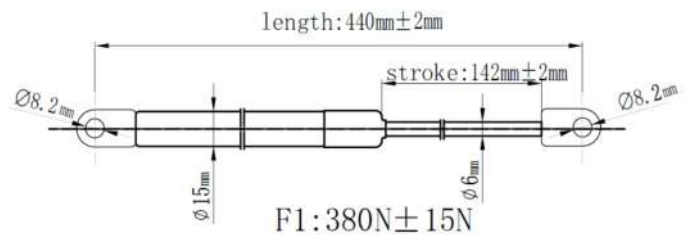

Japanparts	Ashika	Japko
ZS01070	ZSA01070	ZSJ01070

O. E. M.: 51231868555