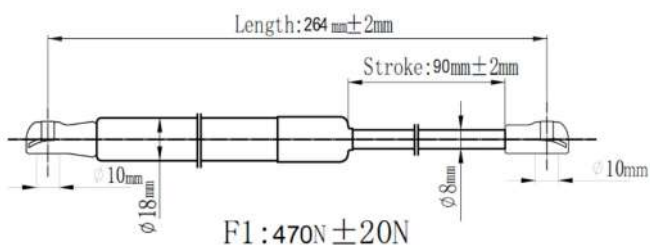

Japanparts	Ashika	Japko
ZS02017	ZSA02017	ZSJ02017

O. E. M.: 60630457