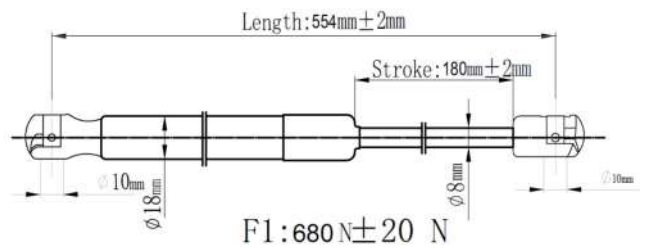

Japanparts	Ashika	Japko
ZS02064	ZSA02064	ZSJ02064

O. E. M.: 51883050