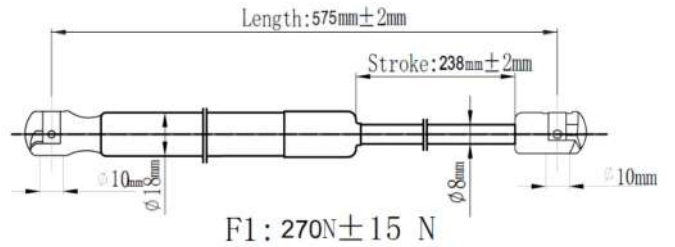

Japanparts	Ashika	Japko
ZS01088	ZSA01088	ZSJ01088

O. E. M.: 41616801259