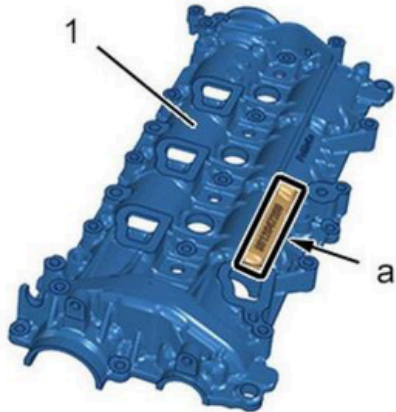

COMPLETE CAMSHAFT KIT

PSA MODIFICATION DV5R

FROM 2018 TO 2022

COMPLETE KIT MODIFICATION

1697054780
1638159880
1638160880

Check the code **9830580480** on the timing cover. If **present**, the vehicle requires **no** modifications.

HOW TO ORDER?
USE THE CODE BELOW
KAA-001JM

Several models have been affected including:

- **Citroen** – C3 III, C3 Aircross, C4 III, C4 Cactus, C4 SpaceTourer, C5 Aircross, Berlingo III, Berlingo III Van, Traveler, Jumpy
- **DS** – DS3 Crossback, DS4 II, DS7 Crossback
- **Vauxhall** – Corsa, Mokka, Crossland, Grandland, Combo, Combo Cargo, Zafira, Vivaro
- **Peugeot** – 208 II, 2008 II, 308 II, 308 III, 508 II, 3008 II, 5008 II, Rifter, Partner, Expert
- **Toyota** – Proace, Proace City, Proace City Verso, Proace Verso

Choose quality, choose reliability.

PROBLEM**SOLUTION**

DISCOVER OUR LATEST AUTOMOTIVE PARTS SELECTION, DESIGNED TO ENSURE QUALITY AND PERFORMANCE.

From the fuel filters for FCA, PSA, and Opel cars with 1.3 MJTD - 1.6 MJTD engines, to complete timing chain kits and drive shafts, we have everything you need to maintain your vehicles.