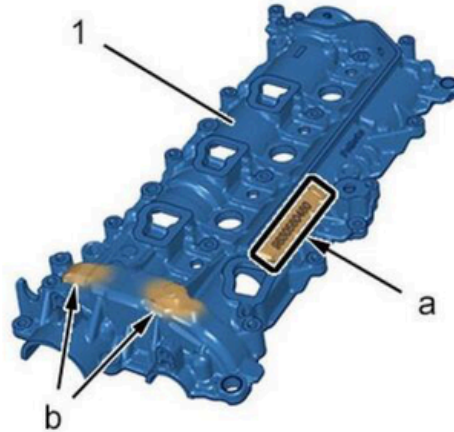

COMPLETE CAMSHAFT KIT

PSA MODIFICATION DV5R

FROM 2018 TO 2022

COMPLETE KIT MODIFICATION

1697054780
1638159880
1638160880

Check the code **9830580480** on the timing cover. If **present**, the vehicle requires **no** modifications.

HOW TO ORDER?
USE THE CODE BELOW
KAA-001JM

Several models have been affected including:

- **Citroen** – C3 III, C3 Aircross, C4 III, C4 Cactus, C4 SpaceTourer, C5 Aircross, Berlingo III, Berlingo III Van, Traveler, Jumpy
- **DS** – DS3 Crossback, DS4 II, DS7 Crossback
- **Vauxhall** – Corsa, Mokka, Crossland, Grandland, Combo, Combo Cargo, Zafira, Vivaro
- **Peugeot** – 208 II, 2008 II, 308 II, 308 III, 508 II, 3008 II, 5008 II, Rifter, Partner, Expert
- **Toyota** – Proace, Proace City, Proace City Verso, Proace Verso

Choose quality, choose reliability.

PROBLEM**SOLUTION**

DISCOVER OUR LATEST AUTOMOTIVE PARTS SELECTION, DESIGNED TO ENSURE QUALITY AND PERFORMANCE.

From the fuel filters for FCA, PSA, and Opel cars with 1.3 MJTD - 1.6 MJTD engines, to complete timing chain kits and drive shafts, we have everything you need to maintain your vehicles.