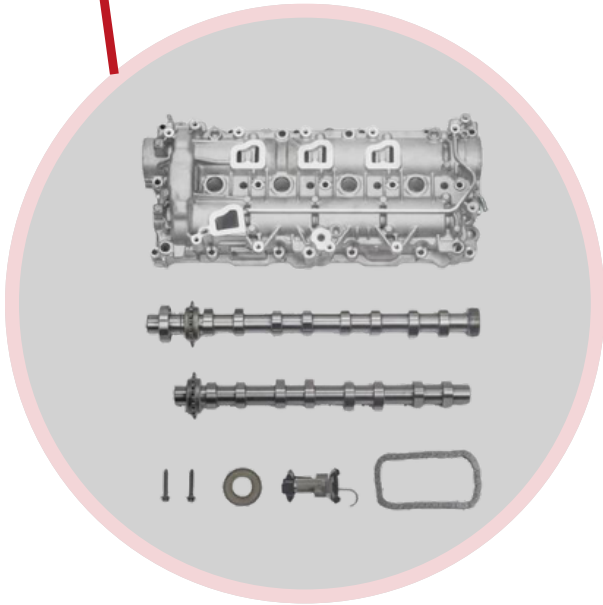

COMPLETE CAMSHAFT KIT

PSA MODIFICATION DV5R

FROM 2018 TO 2022

COMPLETE KIT MODIFICATION

1697054780
1638159880
1638160880

Check the code **9830580480** on the timing cover. If **present**, the vehicle requires **no** modifications.

HOW TO ORDER?
USE THE CODE BELOW
KAA-001JM

Several models have been affected including:

- **Citroen** – C3 III, C3 Aircross, C4 III, C4 Cactus, C4 SpaceTourer, C5 Aircross, Berlingo III, Berlingo III Van, Traveler, Jumpy
- **DS** – DS3 Crossback, DS4 II, DS7 Crossback
- **Vauxhall** – Corsa, Mokka, Crossland, Grandland, Combo, Combo Cargo, Zafira, Vivaro
- **Peugeot** – 208 II, 2008 II, 308 II, 308 III, 508 II, 3008 II, 5008 II, Rifter, Partner, Expert
- **Toyota** – Proace, Proace City, Proace City Verso, Proace Verso

Choose quality, choose reliability.

PROBLEM**SOLUTION**

DISCOVER OUR LATEST AUTOMOTIVE PARTS SELECTION, DESIGNED TO ENSURE QUALITY AND PERFORMANCE.

From the fuel filters for FCA, PSA, and Opel cars with 1.3 MJTD - 1.6 MJTD engines, to complete timing chain kits and drive shafts, we have everything you need to maintain your vehicles.