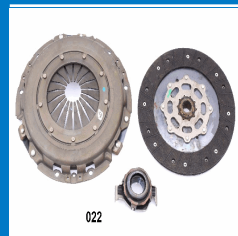

DR DR 5

1.9 D	[07-]	1971	Diesel

OE

703020024
A21-1601020BB

Centering Diameter [mm]: 23
Diameter [mm]: 225
Fitted Diameter [mm]: 273
Inner Diameter [mm]: 139
Number of Teeth: 20