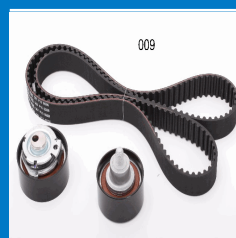

KJT009

Timing Belt Kit

DR DR 1				
1.3 Flex	[10-14]	1297	Flexfuel	
1.3 LPG	[10-14]	1297	GPL	
DR DR 2				
1.3 Flex	[10-11]	1297	Flexfuel	
1.3 LPG	[10-14]	1297	GPL	
DR DR CITY CROSS				
1.3	[13-16]	1297		

OE
701060032
701060033
701070017

Number of Teeth 1: 167
Width 1 [mm]: 25