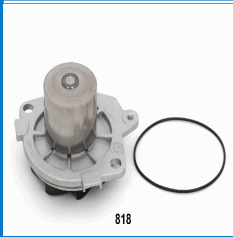

Cooling System

35818

Water Pump

DR DR 5
1.9 D

[07-] 1971 Diesel

OE

17400-79J50-000
1740079J50
1740079J51000
46432248
46515970
46515972

Diameter [mm]: 48
Overall Height [mm]: 65

38015

Thermostat, coolant