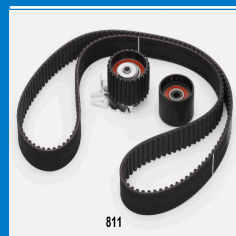

KJT811

Timing Belt Kit

DR DR 5				
1.9 D	[07-]	1971	Diesel	

OE
1276179J50
1276179J50000
1276179J50LCP
1278179J50000
1278179J51000
1281079J50

Number of Teeth 1: 190
Width 1 [mm]: 24