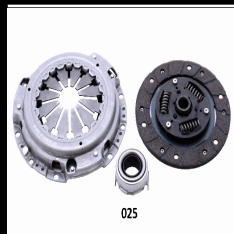

Clutch

92-00-025

Clutch Kit

DR DR 1

1.0 Flex	[10-14]	1083	Flexfuel
1.0 LPG	[10-14]	1083	Benzina
1.0	[10-14]	1083	Benzina

DR DR ZERO

1.0	[15-]	998	
1.0 LPG	[15-]	998	

OE

S11.1601020.DA

Centering Diameter [mm]: 19
Diameter [mm]: 180
Fitted Diameter [mm]: 215
Inner Diameter [mm]: 108
Number of Teeth: 18

92-00-044

Clutch Kit

ARTICOLO PROVVISORIO
PROVISIONAL ARTICLE

DR DR 5

1.6	[07-]	1597	Benzina
1.6	[11-]	1579	Benzina
1.6 GPL	[07-11]	1597	BiFuel
2.0	[07-]	1971	Benzina
2.0 GPL	[07-11]	1971	BiFuel
1.6 Flex	[07-]	1597	Flexfuel
2.0 Flex	[07-]	1971	Flexfuel
1.6 LPG	[11-]	1597	ina/Gasauto

OE

Centering Diameter [mm]: 23
Diameter [mm]: 225
Number of Teeth: 20

92-00-045

Clutch Kit

ARTICOLO PROVVISORIO
PROVISIONAL ARTICLE

DR DR 4

1.6	[17-]	1590	
1.6 CNG	[17-]	1590	
1.6 LPG	[17-]	1590	

OE

Centering Diameter [mm]: 22
Diameter [mm]: 215
Number of Teeth: 20