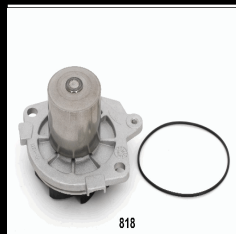

Cooling System

35-08-818

Water Pump

DR DR 5

1.9 D

[07-] 1971 Diesel

OE

17400-79J50-000
1740079J50
1740079J51000
46432248
46515970
46515972

Diameter [mm]: 48
Overall Height [mm]: 65

38-00-015